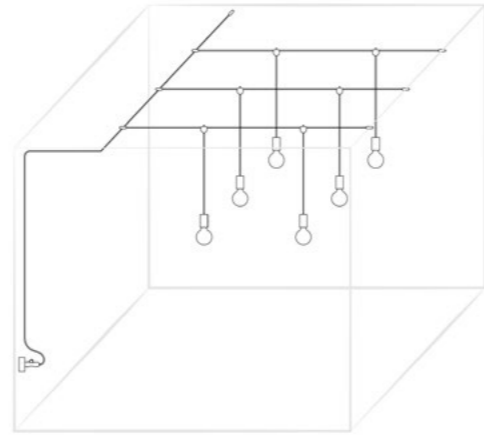

- 1x
   80052
- 6x
   KEIVAELO1...
- 6x
   E27 Led Bulb
- 13x
   GTP.EIVA
- XZ2S...