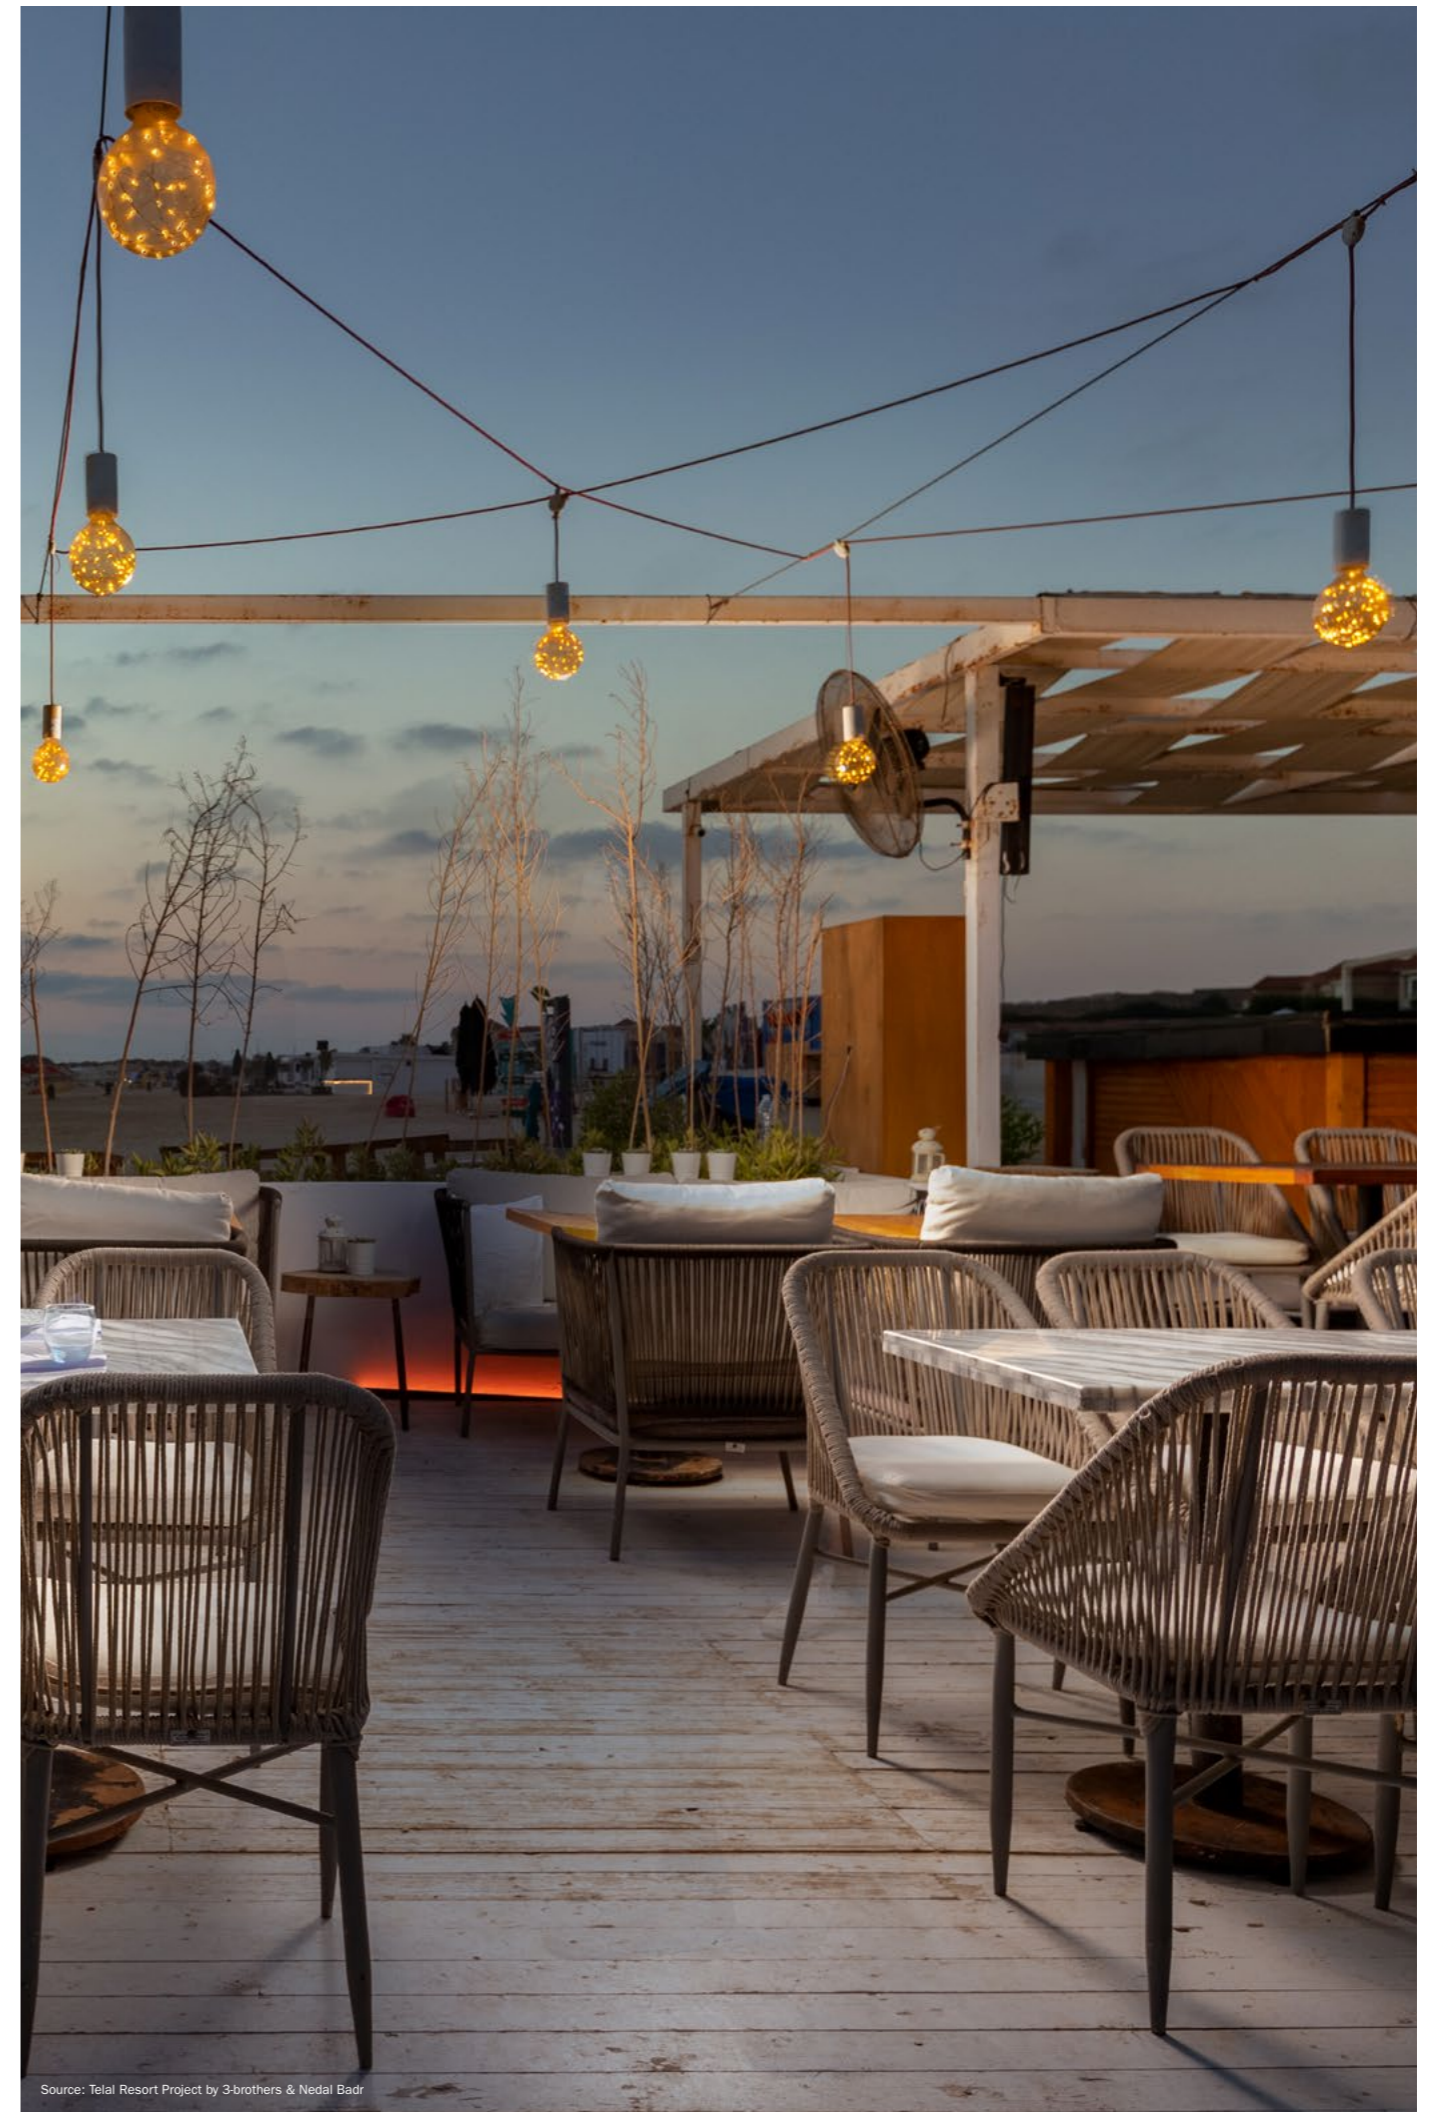

Source: Telal Resort Project by 3-brothers & Nedal Badr