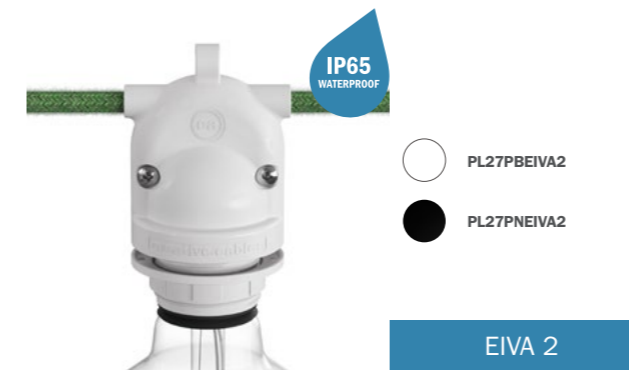

Multiple input components