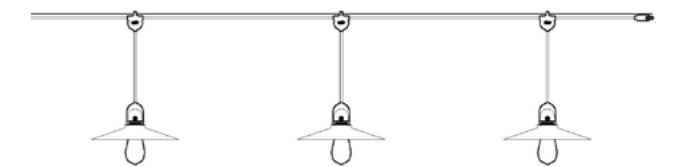

Multiple input components