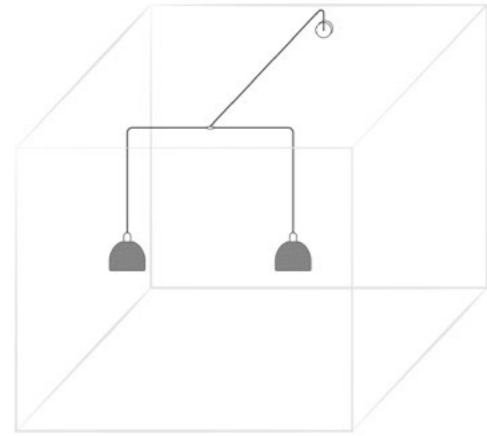

EIVA USE CASES

- 1x
   KEIVAROS...
- 2x
   PL27P.EIVA
- 2x
   PAM25...
- 2x
   E27 Led Bulb
- 1x
   GTP.EIVA
- XZ2S...