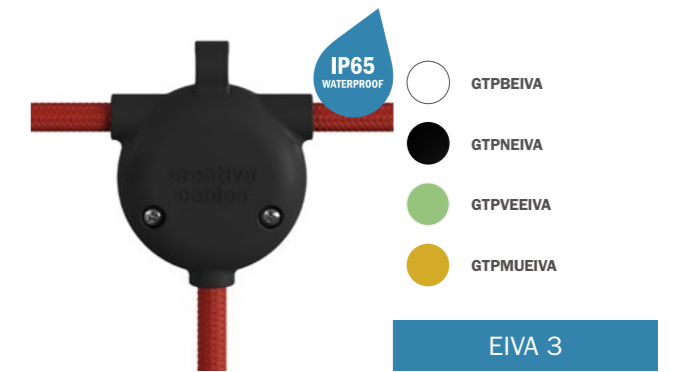

Multiple input components