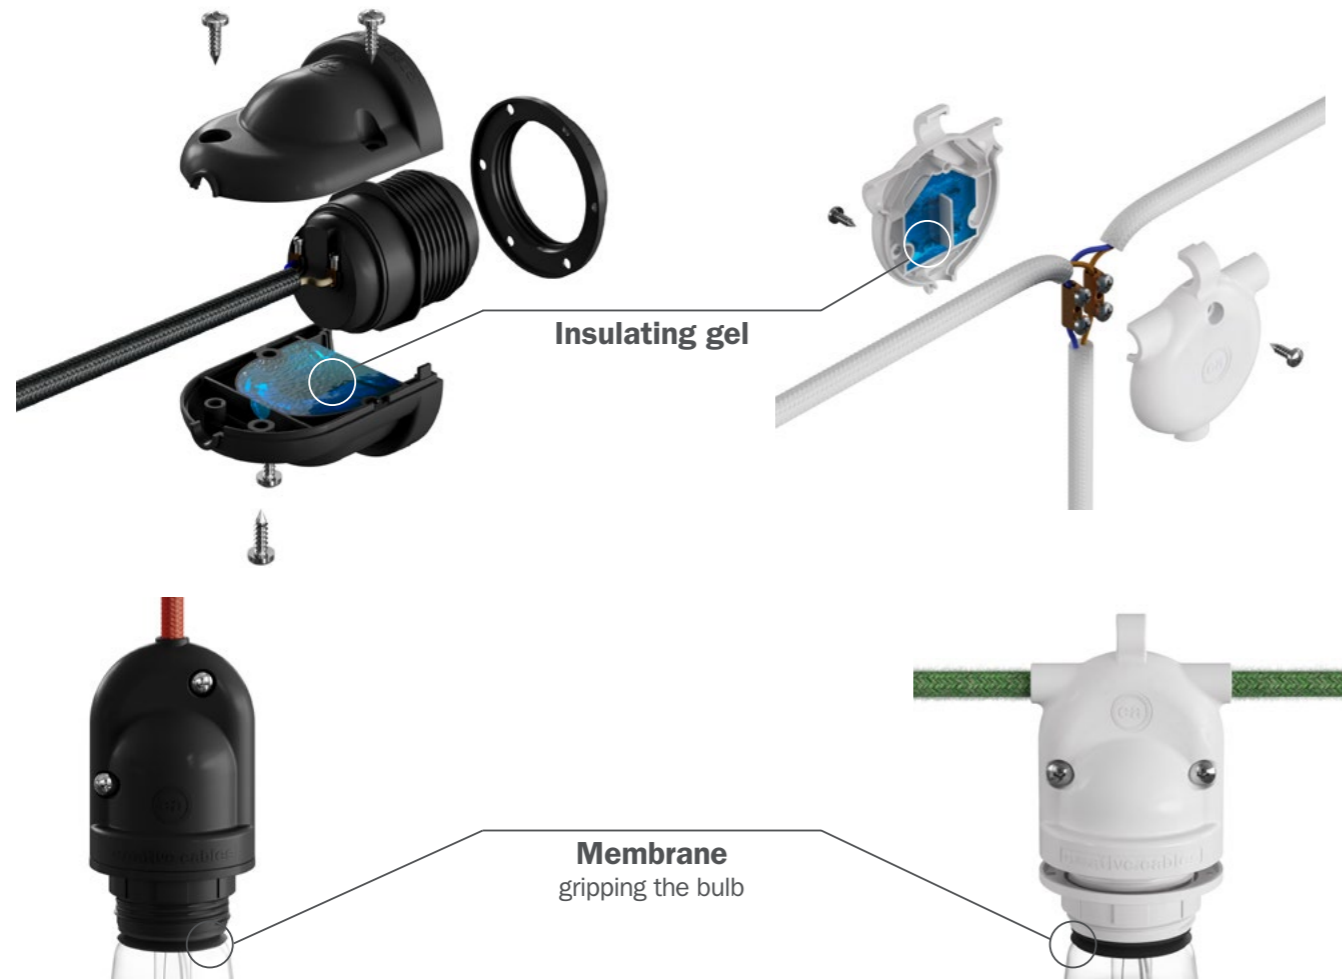

### OUTDOOR

*EIVA: the first do-it-yourself  
IP65 Outdoor lighting system.*

Water has never been a natural  
environment for light.  
Until today.

Create your own water, rain  
and storm resistant lamp with  
guaranteed Creative-Cables  
quality.

## IP65: Water and rain resistant

The heart of EIVA is the world's first wired E27 IP65 lamp holder: thanks to the insulating gel inside and a watertight membrane on the bulb, this lamp holder withstands rain and storms in complete safety.

## EIVA components

Configure your EIVA system by choosing the components that best suit your needs. IP65 single entry lamp holders can be purchased naked or with a soft touch silicone cover: perfect for single pendants or wall lamps. The multiple entry IP65 components (Eiva 2 and Eiva T) allow to create solutions with several light sources, distributed over a wide range and connected by an EIVA cable. The IP55 soft-touch silicone ceiling rose and the IP44 plug will allow you to complete your lighting using a wall connection or a socket.