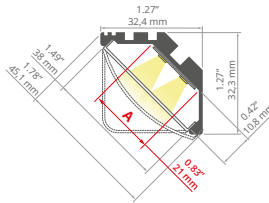

KOPRO REF: A06367

Ostony / Covers
satyna / satin: B17093S, B17092S,
B17091S

Zaślepki / End caps
C24117C02, C24117L01, C24115C02,
C24115L01, C24116C02, C24116L01