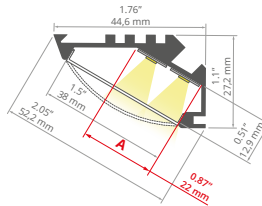

KOPRO-30 REF: A07890

Ostony / Covers
satyna / satin: B17092S, B17091S

Zaślepki / End caps
C24172C02, C24172L01, C24173C02,
C24173L01, C24174C02, C24174L01,
C24175C02, C24175L01