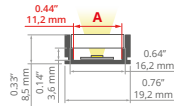

HR-ALU REF: A01889

Ostony / Covers
mleczna / frosted: B17206F

Zaślepki / End caps
C20100C02, C20100C02TW