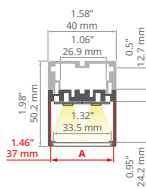

Oslony / Covers
mikropryzma: **B17057M_1.5**
mikropryzma / microprism: **B17057M**
mleczna / frosted: **B17057F**

Zaślepki / End caps
C28018C02