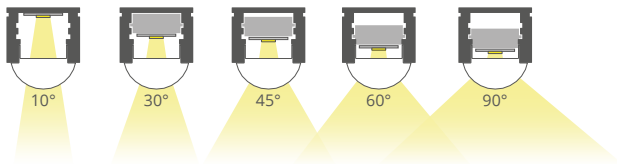

Oslony / Covers
przezroczysta / clear: B17202C
półprzezroczysta / semi-transparent:
B17202T

Zaślepki / End caps
C20116C02, C20116C02TW

TOP SELLER!