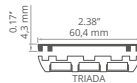

Zaślepki / End caps
C24039C02, C24039L01

TETRA-43 REF: A04478

Zaślepki / End caps
C24044C02, C24044L01

TETRA-78 REF: A04508

Zašlepki / End caps
C24043C02, C24043L01

TESPO REF: A18020

Zašlepki / End caps
C28002L01