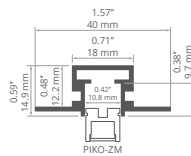

TEPIKO REF: A18046

Zašlepki / End caps
C24303C02