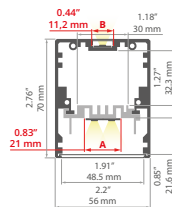

MOD-50 REF: A18047

Ostony / Covers
czarna / black: **B17037B**
mleczna / frosted: **B17208F, B17064F, B17058F, B17179F**
przezroczysta / clear: **B17208C, B17064C, B17179C**
satyna / satin: **B17037S**
mikropryzma / microprism: **B17058M**

Zaślepki / End caps
C28024C02, C28024C10, C28024C07