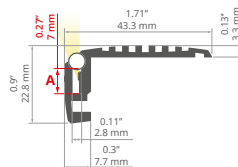

STEKO REF: A18018

Zaślepki / End caps
C24053C02, C24037C02, C24037C07, C24038C02, C24038C07