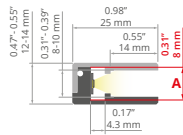

KRAV-810 REF: A18016AZM

Zašlepki / End caps
C28000C02