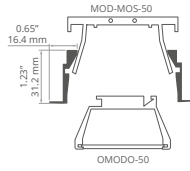

Zaślepki / End caps
C28021N00

HR-MAX-TW REF: A01828

Zaślepki / End caps
C28023N00, C28021N00

3035-KR-KOZE REF: A01780

3035-MOS REF: A01779

MOD-KR-KOZE REF: A01772

PROFILE DO LED / LED PROFILES

MOD-KR-KOL REF: A02053