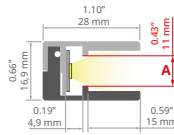

Zaślepki / End caps
 C24127C02, C24127L01

EX-ALU REF: A18043

Zaślepki / End caps
 C24437N00, C24363C10,
 C24363C10TW

PROFILE DO LED / LED PROFILES

KRAV-05IN REF: A18045

Zašlepki / End caps
C24308C02

KRAV-56 REF: A18017AZM