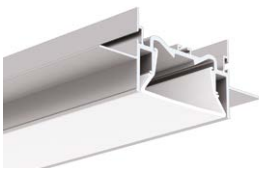

Zaślepki / End caps
C24277C10, C28013C07

FOLED-50 REF: A03632

Oslony / Covers
satyna / satin: B17171S

Zaślepki / End caps
C28238N00, C24294C02

FOLED-50-BOK REF: A57945

NEW!

Ostony / Covers
satyna / satin: **B17171S**