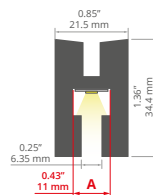

Zaślepki / End caps
C24437N00, C24363C10,
C24363C10TW