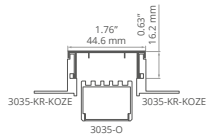

3035-MOS REF: A01779