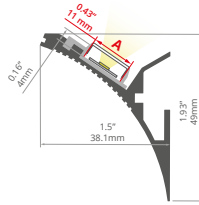

PROFILE DO LED / LED PROFILES

LIT-L REF: A18033

Oszlony / Covers
czarna / black: B17037B
mleczna / frosted: B17208F, B17064F,
B17179F
przezroczysta / clear: B17208C,
B17064C, B17179C
satyna / satin: B17037S

Zaślepki / End caps
C24100C02, C24180C10, C24181C10

OBIT REF: A04826