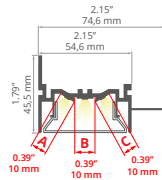

Zaślepki / End caps
C24277C10, C28013C07

FOLED-50 REF: A03632

Oslony / Covers
satyna / satin: B17171S

Zaślepki / End caps
C28238N00, C24294C02

FOLED-50-BOK REF: A57945

NEW!

Ostony / Covers
satyna / satin: **B17171S**