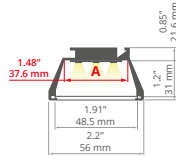

OMODO-50 REF: A18053

Ostony / Covers
mikropryzma / microprism: **B17058M**
mleczna / frosted: **B17058F**

Zasłepki / End caps
C28026C02