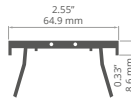

MOD-MOS-50 REF: A01773