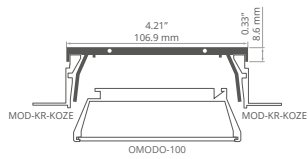

MOD-MOS-100 REF: A01815