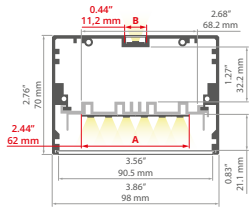

PROFILE DO LED / LED PROFILES

MOD-100 REF: A18049

Oslony / Covers
czarna / black: **B17037B**
mleczna / frosted: **B17208F, B17064F, B17166F, B17179F**
przezroczysta / clear: **B17208C, B17064C, B17179C**
satyna / satin: **B17037S**
mikropryzma / microprism: **B17166M**

Zaślepki / End caps
C28024C02, C28024C10, C28024C07