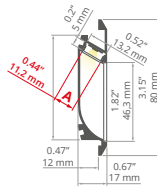

Oszlony / Covers
czarna / black: B17037B
mleczna / frosted: B17064F,
B17052M, B17208F, B17179F
przezroczysta / clear: B17064C,
B17052T, B17208C, B17179C
satyna / satin: B17037S

Zaślepki / End caps
C24127C02, C24127L01

EX-ALU REF: A18043