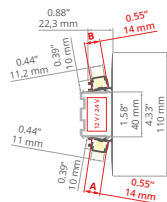

Ostony / Covers
czarna / black: **B17037B**
mleczna / frosted: **B17208F, B17064F, B17179F**
przezroczysta / clear: **B17208C, B17064C, B17179C**
półprzezroczysta / semi-transparent: **B17112 T**
satyna / satin: **B17037S**

Zaślepki / End caps
C24469C02, C24469C07, C24470C10, C24470C02, C24470C07, C24470C10