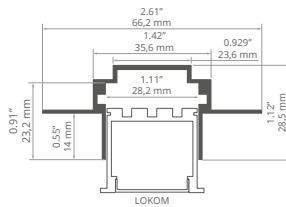

TEKNIK-ZM REF: A00399

Zaślepki / End caps
C24264C02