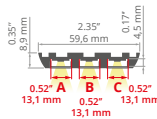

Oslony / Covers
mleczna / frosted: **B17066F, B17201M**
przezroczysta / clear: **B17066C, B17201T**

Zaślepki / End caps
C24056C02, C24056L01