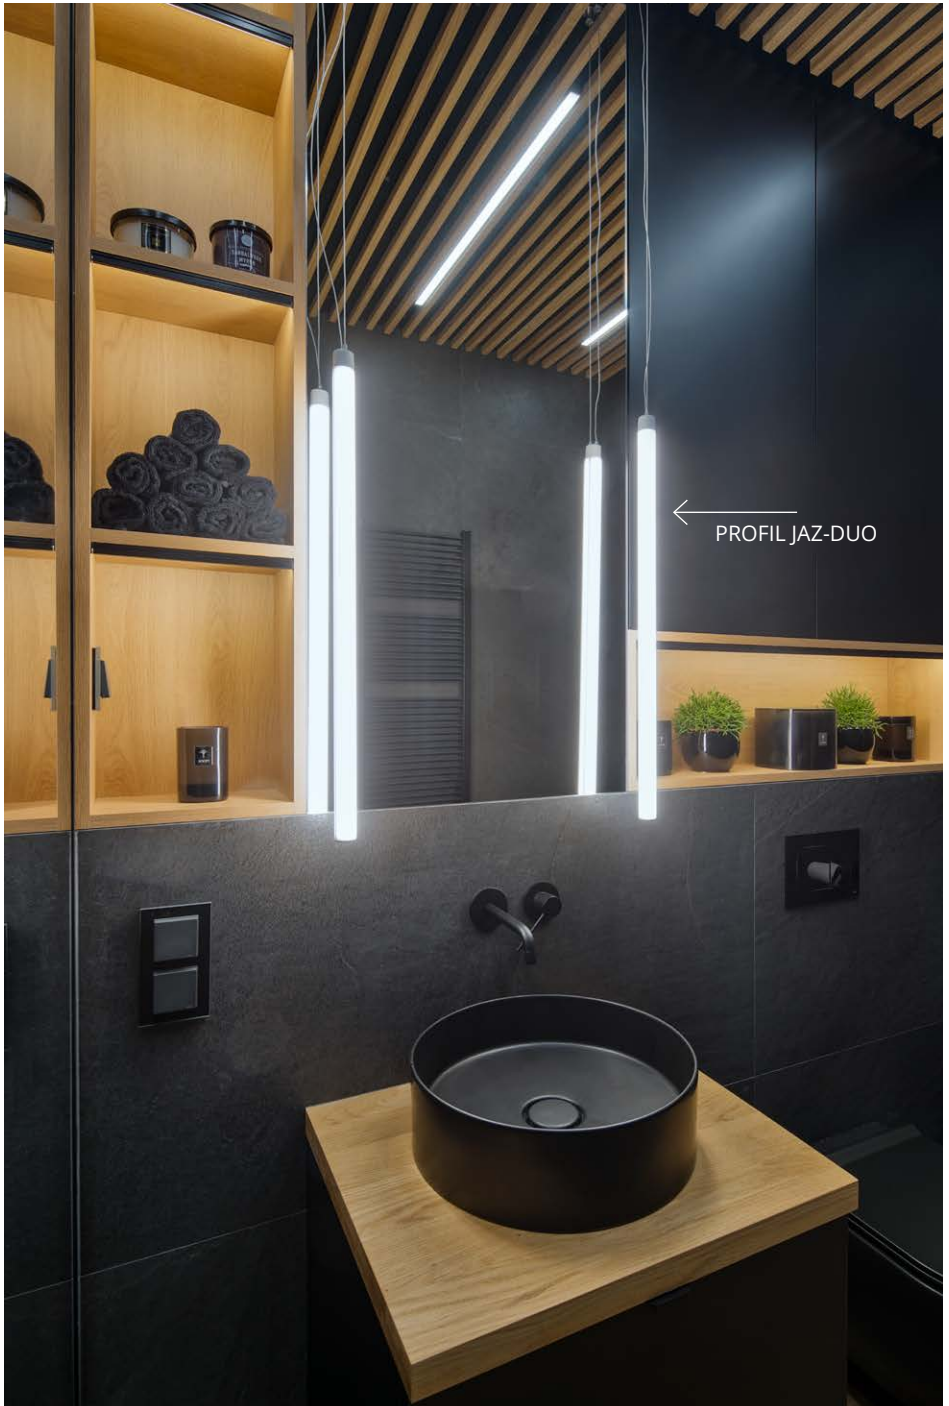

←
PROFIL JAZ-DUO