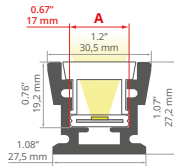

Oslony / Covers
mleczna / frosted: B17152F
półprzezroczysta / semi-transparent:
B17152T

Zaślepki / End caps
C28020N00

NEW!

HR-LINE REF: A03579