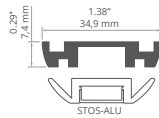

Zaślepki / End caps
C24039C02, C24039L01

TETRA-43 REF: A04478

Zaślepki / End caps
C24044C02, C24044L01

TETRA-78 REF: A04508

Zašlepki / End caps
C24043C02, C24043L01

TESPO REF: A18020

Zašlepki / End caps
C28002L01