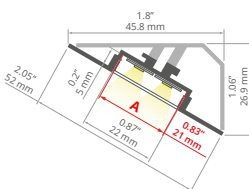

LOC-30 REF: A18015

Ostony / Covers
czarna / black: B17006B, B17013B,
B17032B

mleczna / frosted: B17011F
przezroczysta / clear: B17006C,
B17011C
półprzezroczysta / semi-transparent:
B17006T, B17013T
satyna / satin: B17006S, B17013S,
B17032S

Zaślepki / End caps
C24022C02, C24023C02