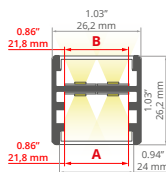

GLAZA-DUO REF: A03059

Oslony / Covers
czarna / black: **B17032B**
mleczna / frosted: **B17011F**
przezroczysta / clear: **B17011C**
satyna / satin: **B17032S**

Zaślepki / End caps
C24418C02, C24418L01