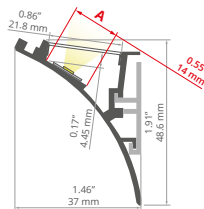

WERKIN REF: A18025

Oslony / Covers
czarna / black: **B17032B**
mleczna / frosted: **B17011F**
przezroczysta / clear: **B17011C**
satyna / satin: **B17032S**

Zaślepki / End caps
C24140C02, C24141C02