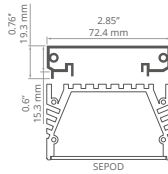

Zaślepki / End caps
C24039C02, C24039L01

TETRA-43 REF: A04478

Zaślepki / End caps
C24044C02, C24044L01

TETRA-78 REF: A04508

Zašlepki / End caps
C24043C02, C24043L01

TESPO REF: A18020

Zašlepki / End caps
C28002L01