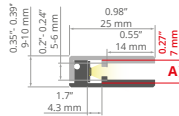

Zaślepki / End caps
 C24127C02, C24127L01

EX-ALU REF: A18043

Zaślepki / End caps
 C24437N00, C24363C10,
 C24363C10TW

PROFILE DO LED / LED PROFILES

KRAV-05IN REF: A18045

Zašlepki / End caps
C24308C02

KRAV-56 REF: A18017AZM