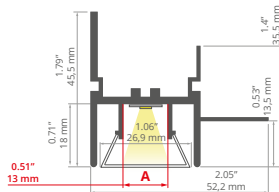

PROFILE DO LED / LED PROFILES

FOLED-BOK REF: A08334V1