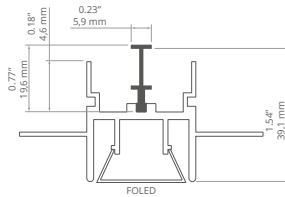

FOLHAK REF: A08338