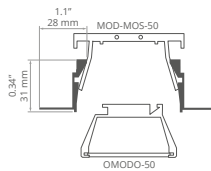

Zaślepki / End caps
C28021N00

HR-MAX-TW REF: A01828

Zaślepki / End caps
C28023N00, C28021N00

3035-KR-KOZE REF: A01780

3035-MOS REF: A01779

MOD-KR-KOZE REF: A01772

PROFILE DO LED / LED PROFILES

MOD-KR-KOL REF: A02053