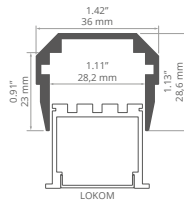

NEW!

Profile techniczne
Mounting tracks

TEKNIK-ZM REF: A00399

Zaślepki / End caps
C24264C02

TEKNIK-ZM-TK REF: A01554

Zaślepki / End caps
C24264C02

TEKUS REF: A06638V

Zašlepki / End caps