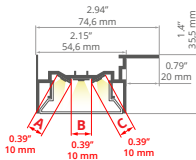

FOLED-50-SUF REF: A03631

Ostony / Covers
satyna / satin: **B17171S**

Zaślepki / End caps
C24294C02