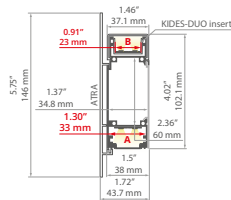

KIDES-DUO REF: A18032

Oslony / Covers
czarna / black: **B17032B**
mleczna / frosted: **B17011F**
przezroczysta / clear: **B17011C**
półprzezroczysta / semi-transparent: **B17131T**
satyna / satin: **B17032S**

Zaślepki / End caps
C28211A01, C24153L01