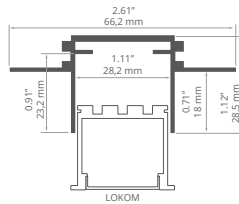

TEKUS-ZM REF: A01293

Zašlepki / End caps
C24313C02