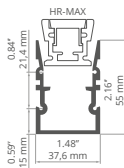

Zaślepki / End caps
C28023N00, C28021N00