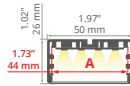

Oslony / Covers
czarna / black: **B17086B**
satyna / satin: **B17086S**

Zaślepki / End caps
C28028C02, C28028L01, C28028C07

SEPOD REF: A06593