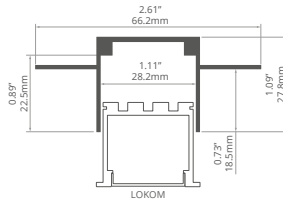

NEW!

Profile techniczne
Mounting tracks

TEKNIK-ZM REF: A00399

Zaślepki / End caps
C24264C02

TEKNIK-ZM-TK REF: A01554

Zaślepki / End caps
C24264C02

TEKUS REF: A06638V

Zašlepki / End caps