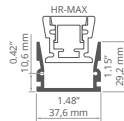

TEKUS-ZM REF: A01293

Zašlepki / End caps
C24313C02

TEPIKO REF: A18046

Zašlepki / End caps
C24303C02

PROFILE DO LED / LED PROFILES

TPK-4 REF: A18044

Zaślepki / End caps
C24239C02

HR-MAX-T REF: A01827