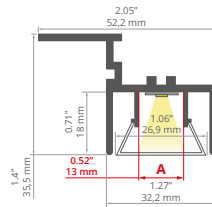

FOLED-SUF REF: A08333V1