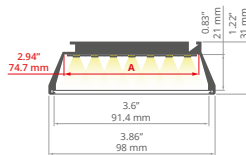

OMODO-100 REF: A18058

Ostony / Covers
mikropryzma / microprism: **B17166M**
mleczna / frosted: **B17166F**

Zasłepki / End caps
C28027C02