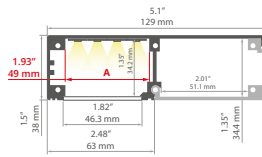

Zaślepki / End caps
C24469C02, C24469C07, C24470C10, C24470C02, C24470C07, C24470C10

PROFILE DO LED / LED PROFILES

KIDES REF: A18031

Oslony / Covers
mleczna / frosted: **B17052M**
przezroczysta / clear: **B17052T**