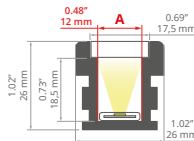

Zaślepki / End caps
C24021C02, C24021C02TW

HR-MAX REF: A01829

Oslony / Covers
mleczna / frosted: B17152F
półprzezroczysta / semi-transparent:
B17152T

Zaślepki / End caps
C28020N00

NEW!

HR-LINE REF: A03579

Oslony / Covers
mleczna / frosted: B17151F, B17207F