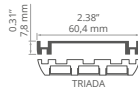

TETRA-78 REF: A04508