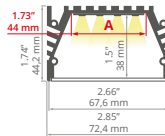

Oslony / Covers
mleczna / frosted: **B17081M, B17083M**
przezroczysta / clear: **B17081T**

Zaślepki / End caps
C28003L01

TRIADA REF: A04476