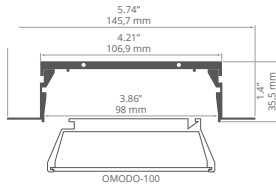

PROFILE DO LED / LED PROFILES

RAM-KOZE-100 REF: A18057

Zašlepki / End caps
C24351C02

RAM-KOL-50 REF: A18060