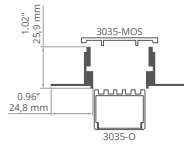

3035-KR-KOZE REF: A01780