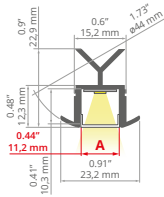

Zaślepki / End caps
C28011C02, C28011C07, C28012C02, C28012C07

STEKO REF: A18018

Zaślepki / End caps
C24053C02, C24037C02, C24037C07, C24038C02, C24038C07

PROFILE DO LED / LED PROFILES

POR REF: A06144

Oslony / Covers
czarna / black: B17037B
mleczna / frosted: B17208F, B17064F,
B17179F
przezroczysta / clear: B17208C,
B17064C, B17179C
satyna / satin: B17037S