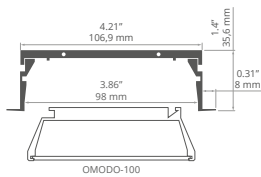

Zašlepki / End caps
C24356C02