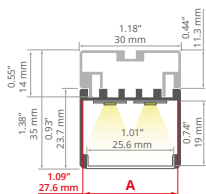

Oslony / Covers
satyna / satin: **B17141S**

Zaślepki / End caps
C24273C02, C28216AS

4050 REF: A18050