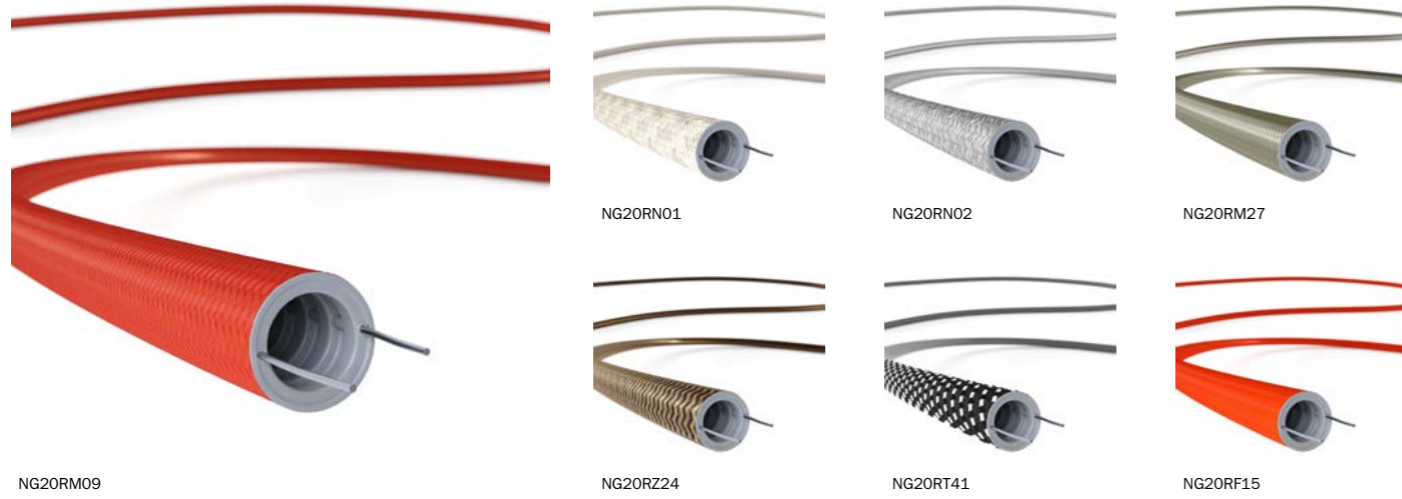

CREATIVE-TUBES SYSTEM

FLEXIBLE

Creative-Tube combines the fabric-covered sheath with two metal filaments, allowing the conduit to maintain its shape when bent. It adapts to suit your needs.

TAILOR-MADE

Create a beautiful and functional bespoke visible system that takes into account your daily needs and the style of your rooms

Diameter: 20mm

The cable is sold by the meter, multiple orders will be delivered in one piece up to a maximum of 50 meters in length.

IEMMAQU-HAR
CA01.00683

Junction boxes

Create many designs and find the answer to your functional needs with our range of Junction Boxes for Creative Tubes. Plugs and switches in different standards, both available on single and double boxes.