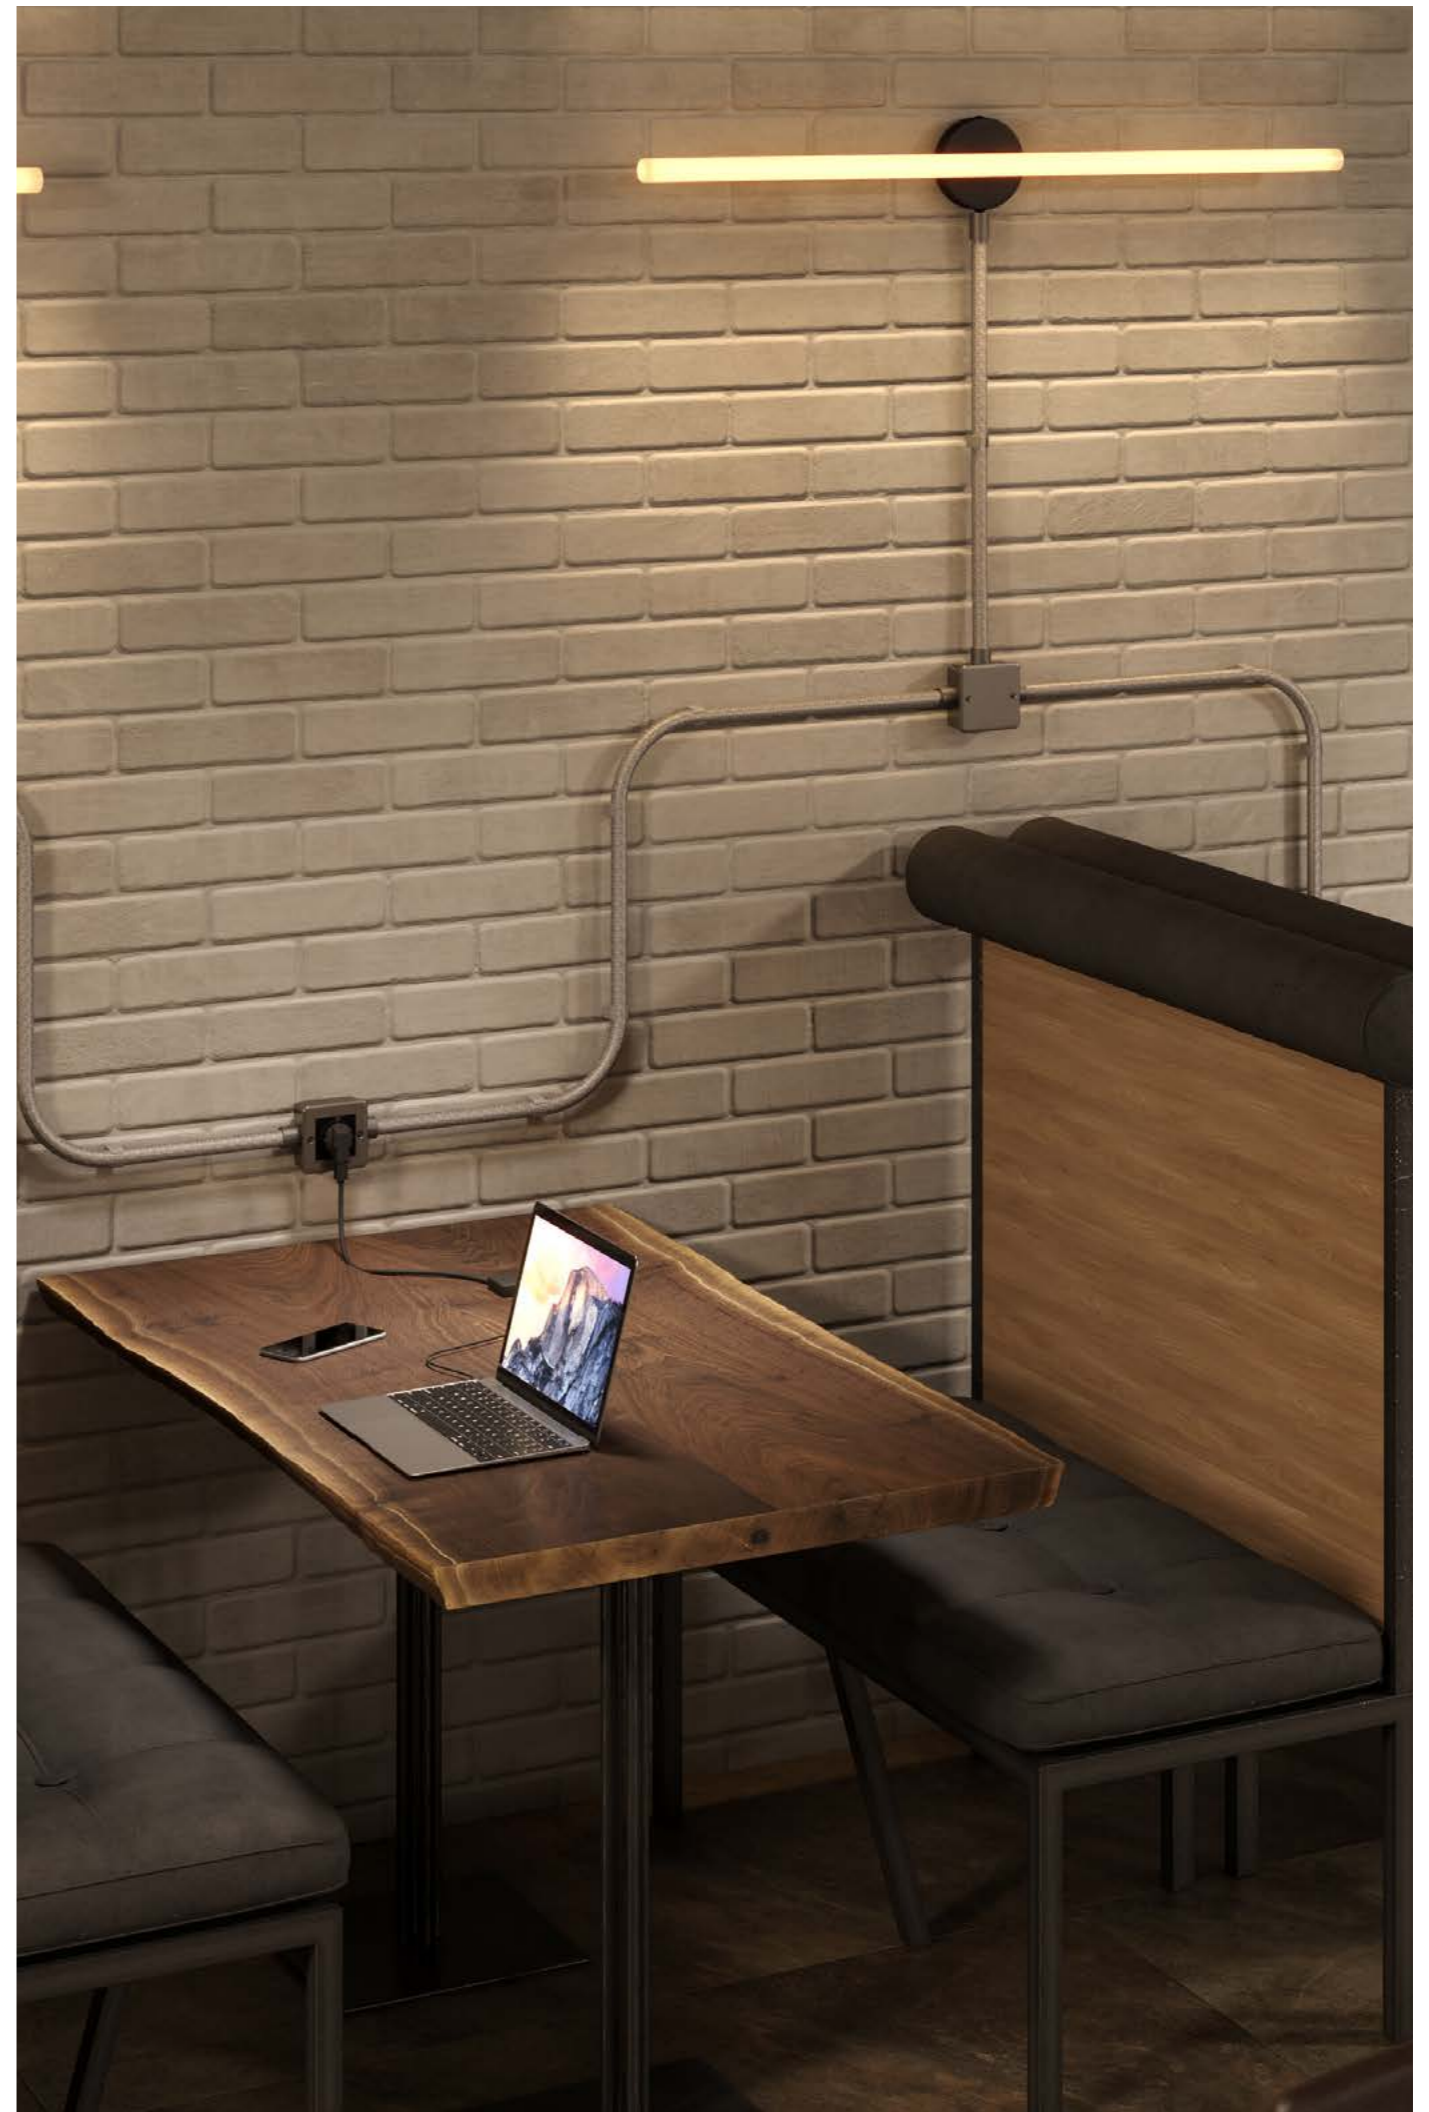

Creative-Tube accessories

Discover all the amazing possibilities offered by Creative-Tubes and take the time to discover the accessories that best serve your creativity.