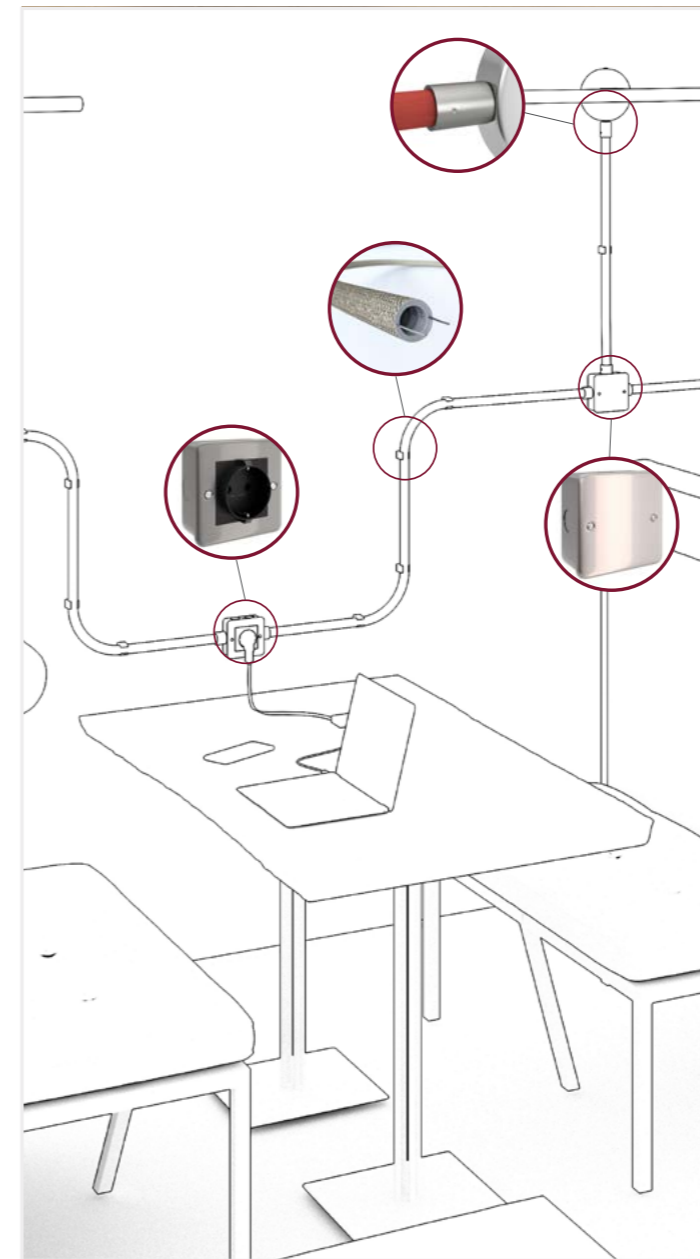

CREATIVE-TUBES SYSTEM

Create your own personalized, visible wiring installation with TUBES.

Tubes are the Creative-Cables system that combines the beauty of the fabric covering with the practicality of a true surface wall system. The Tubes system eliminates the need for ugly plastic electrical conduits or rigid metal pipework.

CREATIVE-TUBES SYSTEM

FLEXIBLE

Creative-Tube combines the fabric-covered sheath with two metal filaments, allowing the conduit to maintain its shape when bent. It adapts to suit your needs.

TAILOR-MADE

Create a beautiful and functional bespoke visible system that takes into account your daily needs and the style of your rooms

CREATIVE AND SAFE

You have the freedom to exhibit your electrical system. Create a wall design that is a functional light source without sacrificing safety; the system adheres to the highest standards.