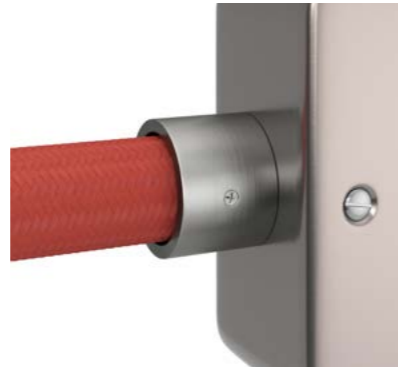

Creative-Tube accessories

Discover all the amazing possibilities offered by Creative-Tubes and take the time to discover the accessories that best serve your creativity.

TERM3ZI