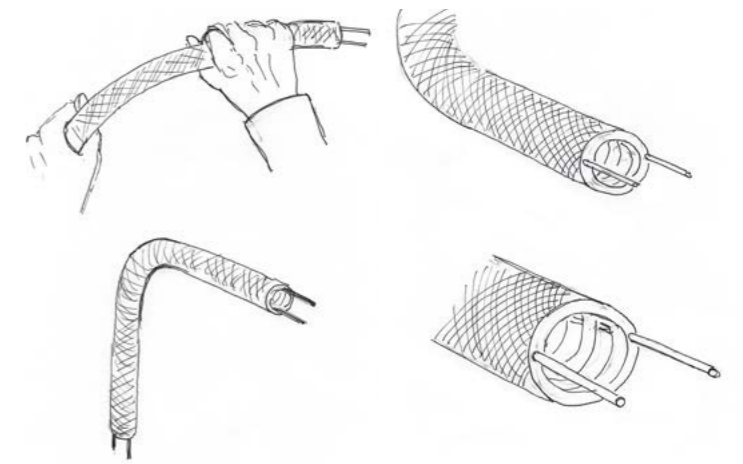

CREATIVE-TUBES SYSTEM

Create your own personalized, visible wiring installation with TUBES.

Tubes are the Creative-Cables system that combines the beauty of the fabric covering with the practicality of a true surface wall system. The Tubes system eliminates the need for ugly plastic electrical conduits or rigid metal pipework.

CREATIVE-TUBES SYSTEM

FLEXIBLE

Creative-Tube combines the fabric-covered sheath with two metal filaments, allowing the conduit to maintain its shape when bent. It adapts to suit your needs.

TAILOR-MADE

Create a beautiful and functional bespoke visible system that takes into account your daily needs and the style of your rooms