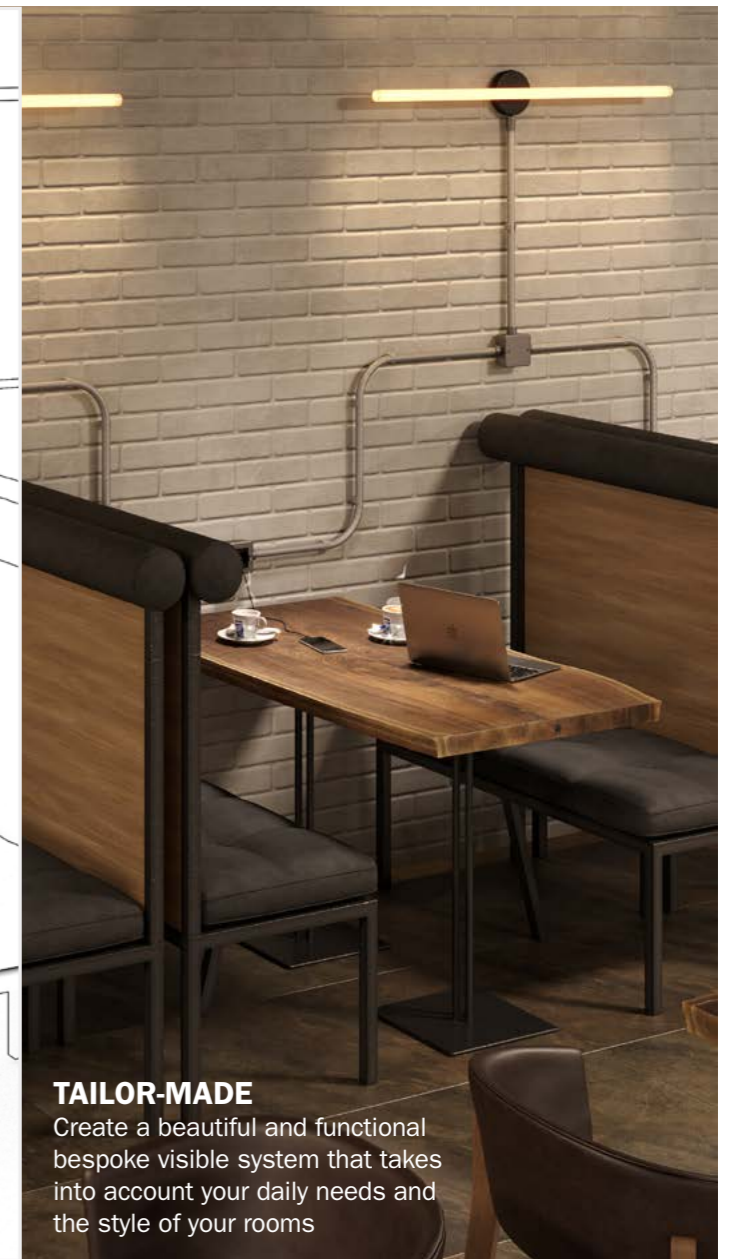

CREATIVE-TUBES SYSTEM

FLEXIBLE

Creative-Tube combines the fabric-covered sheath with two metal filaments, allowing the conduit to maintain its shape when bent. It adapts to suit your needs.

TAILOR-MADE

Create a beautiful and functional bespoke visible system that takes into account your daily needs and the style of your rooms