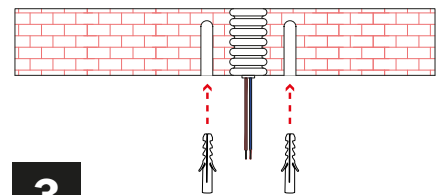

IF THE EXTERNAL FLEXIBLE CABLE OF THIS LUMINAIRE IS DAMAGED, IT SHALL BE EXCLUSIVELY REPLACED BY THE MANUFACTURER OR HIS SERVICE AGENT OR A SIMILAR QUALIFIED PERSON IN ORDER TO AVOID HAZARDS

F

1

2

min 70
max 80 mm