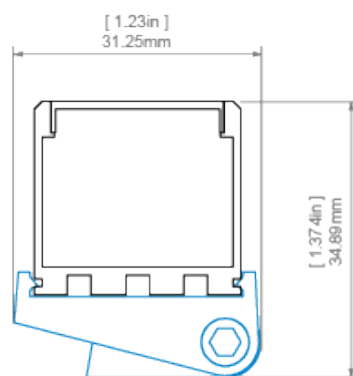

LIPOD profile and REGIP-UV mounting bracket
profil LIPOD z mocownikiem REGIP-UV