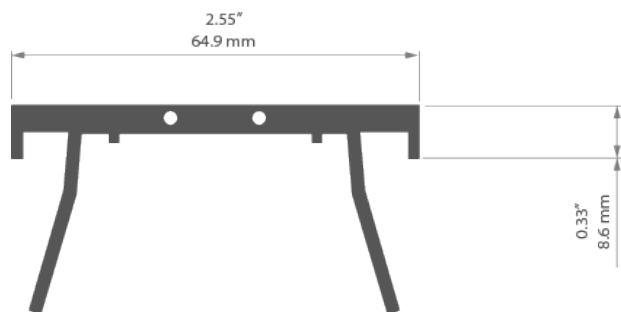

**PRODUCT DESCRIPTION**

The profile is part of the system **MOD-KOZE-50**.

FINISH :

Non anodized (raw) 

\*Custom colors available upon request

Fill empty fields

Product nr.	
Fixture type	
Company	
Job name	
Date	

**TECHNICAL SPECIFICATION**

**AVAILABLE LENGTHS**

Ref. nr.	surface finish	available lengths
C1773_0.06	Non anodized (raw)	60 mm

**TECHNICAL DRAWING**

**RELATED PROFILES**

RAM-KOZE-50  
Profile  
Ref: 18055