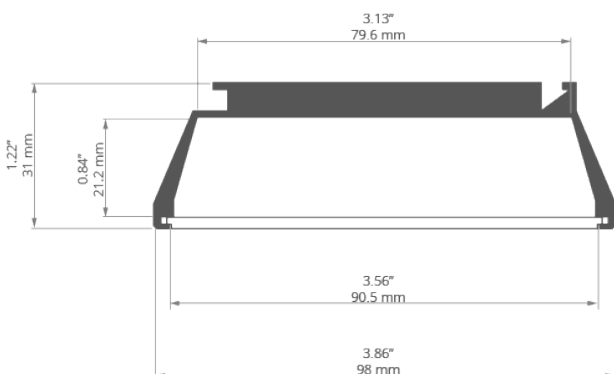

AVAILABLE LENGTHS

Ref. nr.	surface finish	available lengths
18058ANODA_1	Silver anodized	1000 mm
18058ANODA_2	Silver anodized	2000 mm
18058ANODA_3	Silver anodized	3000 mm

TECHNICAL DRAWING

RELATED PROFILES