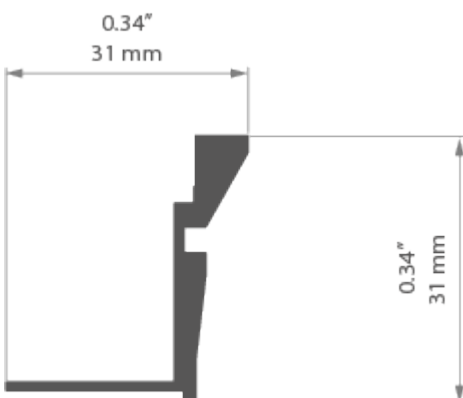

TECHNICAL SPECIFICATION

AVAILABLE LENGTHS

Ref. nr.	surface finish	available lengths
C1772NA_1	Non anodized (raw)	1000 mm
C1772NA_2	Non anodized (raw)	2000 mm
C1772NA_3	Non anodized (raw)	3000 mm

TECHNICAL DRAWING