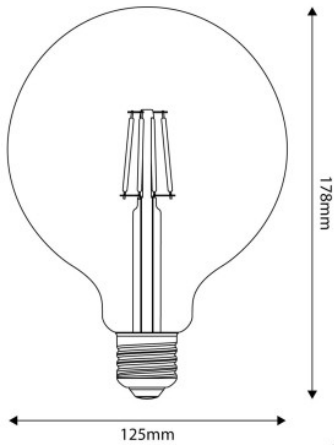

Reference: BB-E05
EAN13: 8050997700041

LED Clear Globe Light Bulb G125 4W 470Lm E27 2700K - E05

Description

Light up your world with the E05 globe G125 4W 470Lm E27 2700K. Timeless design and warm lighting are the main features of this LED light bulb with clear glass, perfect to create a welcoming atmosphere in any space.

What are the characteristics of this lamp?

The E05 light bulb boasts a 4-watt power output and guarantees a brightness of 470 lumen, perfect for soothing and warm 2700K lighting. The E27 fitting makes it compatible with most lamp holders, making the installation and replacement process simple and straightforward.

Data Sheet

Light bulb type: LED
 Shape: globe
 Fitting: E27
 Diameter: 125 mm
 Length: 178 mm
 Volt: 220/240 V
 Watt: 4 W
 Energy class: E
 Light colour: 2700 K
 Lumen: 470 Lm
 Dimmable: No

E05 - M05

 **ENERGY**