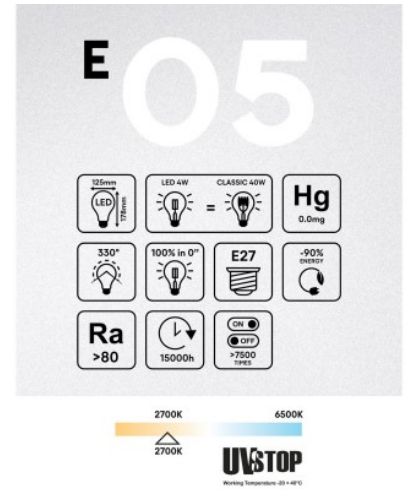

Reference: BB-E05
EAN13: 8050997700041

LED Clear Globe Light Bulb G125 4W 470Lm E27 2700K - E05

Description

Light up your world with the E05 globe G125 4W 470Lm E27 2700K. Timeless design and warm lighting are the main features of this LED light bulb with clear glass, perfect to create a welcoming atmosphere in any space.

Which technology does the E05 light bulb employ?

This LED light bulb with clear glass and filament not only ensures bright, dazzling lighting; it also guarantees high energy efficiency. With a life span that exceeds 15.000 hours, this light bulb is sure to guarantee reliable, long-lasting

lighting while still cutting back on energy consumption.

Make your surroundings even more snug with the E05 Clear Globe G125 4W 470Lm E27 2700K light bulb. For a product with a perfectly balanced price/quality ratio.

Data Sheet

Light bulb type: LED
 Shape: globe
 Fitting: E27
 Diameter: 125 mm
 Length: 178 mm
 Volt: 220/240 V
 Watt: 4 W
 Energy class: E
 Light colour: 2700 K
 Lumen: 470 Lm
 Dimmable: No

E05 - M05

 **ENERGY**