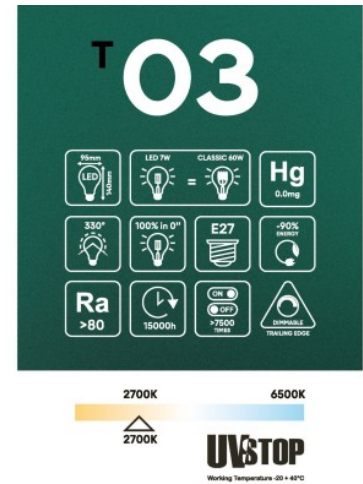

Data Sheet

Bulb Type: LED
Shape: Globe
Base: E27
Diameter: 95 mm
Length: 140 mm
Voltage: 220/240 V
Wattage: 7 W
Energy Class: E
Color Temperature: 2700 K
Lumen: 806 Lm
Dimmable: Yes

Our dimmable straight filament bulbs are capable of functioning with all trailing EDGE technology DIMMERS.

When choosing a dimmer: In addition to the user's maximum power consumption, the minimum power consumption should also be considered. If the regulated power is lower than the minimum specified power, the user may experience flickering and/or damage.

N03 - T03