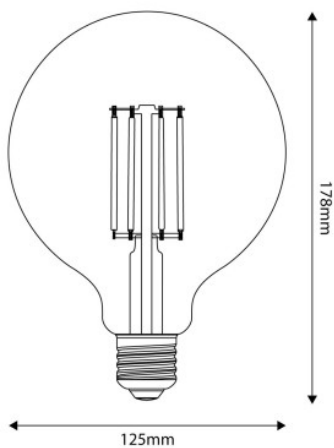

Let yourself be captivated by the essential and contemporary elegance of the T04 Transparent G125 Globe bulb, 7W and 806Lm, E27 and 2700K. Transform every space into an inviting and fascinating environment.

Data Sheet

Bulb Type: LED
Shape: Globe
Base: E27
Diameter: 125 mm
Length: 178 mm
Voltage: 220/240 V
Wattage: 7 W
Energy Class: E
Color Temperature: 2700 K
Lumen: 806 Lm
Dimmable: Yes

Our dimmable straight filament bulbs are capable of functioning with all trailing EDGE technology DIMMERS.

When choosing a dimmer: In addition to the user's maximum power consumption, the minimum power consumption should also be considered. If the regulated power is lower than the minimum specified power, the user may experience flickering and/or damage.

N04 - T04