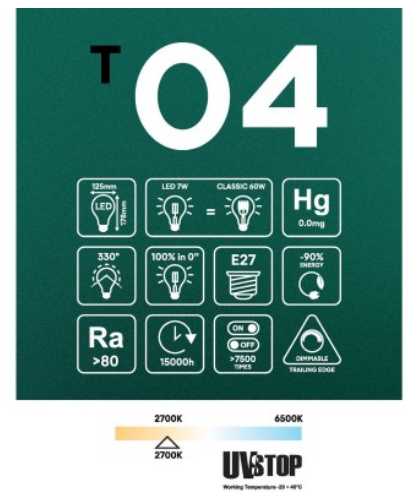

Let yourself be captivated by the essential and contemporary elegance of the T04 Transparent G125 Globe bulb, 7W and 806Lm, E27 and 2700K. Transform every space into an inviting and fascinating environment.

Data Sheet

Bulb Type: LED
Shape: Globe
Base: E27
Diameter: 125 mm
Length: 178 mm
Voltage: 220/240 V
Wattage: 7 W
Energy Class: E
Color Temperature: 2700 K
Lumen: 806 Lm
Dimmable: Yes

Our dimmable straight filament bulbs are capable of functioning with all trailing EDGE technology DIMMERS.

When choosing a dimmer: In addition to the user's maximum power consumption, the minimum power consumption should also be considered. If the regulated power is lower than the minimum specified power, the user may experience flickering and/or damage.