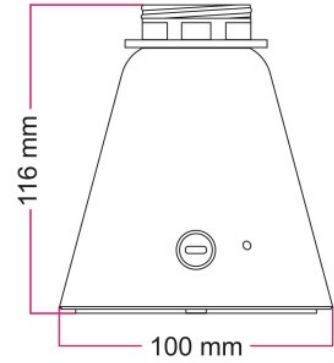

Measurements: Ø 100 mm, h 98 mm

Fitting: E27 max 4W

Nominal voltage: 5V

Class: III

CE Quality Mark

Average battery life: 12 hours with 3350 mAh battery

Charging time: 5 hours.

No need to remove the battery to recharge the base. Simply connect the cable to the USB-C port on the lamp itself.

| RECHARGEABLE BATTERY | | | |
|----------------------|--------------------|--------------|---------|
| Li - ion 18650 | | | |
| | Size | 18650 | |
| | Battery Chemistry | Li - ion | |
| | Battery | Rechargeable | |
| | Voltage | 3.7 V | |
| | Min Capacity mAh | 3350 mAh | |
| | Battery Version | Flat top | |
| | Circuit Protective | Unprotected | |
| | Height mm | 65 mm | |
| | | Diameter mm | 18,5 mm |