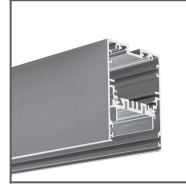

MOD-50 Profile
Ref: 18047