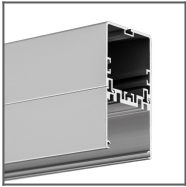

TECHNICAL SPECIFICATION

Application

- for straight and angular connections of profiles from KLUŚ equipped with a “small lock” and for stabilizing the ends of profiles combined into strings
- can create T-, X-, Y-shaped fixtures from profiles equipped with 3 ZM sockets

MOD-50 Profile
Ref: 18047

PDS-ZM-PLUS
Profile
Ref: C2056

RAM-KOL-50
Profile
Ref: 18060

RAM-KOL-100
Profile
Ref: 18062

4050 Profile
Ref: 18050

4050-W Profile
Ref: 18051

GIZA-DUO-LL
Profile
Ref: C2162

GLAZA-LL Profile
Ref: C2627