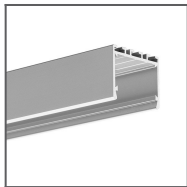

TECHNICAL SPECIFICATION

Application

- for straight and angular connections of profiles from KLUŚ equipped with a “small lock” and for stabilizing the ends of profiles combined into strings
- can create T-, X-, Y-shaped fixtures from profiles equipped with 3 ZM sockets

KIDES Profile
Ref: 18031

SEPOD Profile
Ref: B6593

SEKOMA Profile
Ref: B6595

SEKODU Profile
Ref: B6597

3035-O Profile
Ref: B8441

LARKO-50 Profile
Ref: C0756

PIKO-ZM Profile
Ref: C1168

PDS-ZMG Profile
Ref: C1418