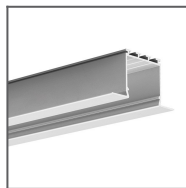

LARKO Profile
Ref: B5552