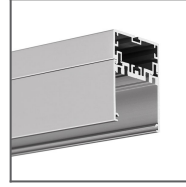

TECHNICAL SPECIFICATION

Application

- for straight and angular connections of profiles from KLUŚ equipped with a “small lock” and for stabilizing the ends of profiles combined into strings
- can create T-, X-, Y-shaped fixtures from profiles equipped with 3 ZM sockets

MOD-50 Profile
Ref: 18047

PDS-ZM-PLUS
Profile
Ref: C2056

RAM-KOL-50
Profile
Ref: 18060

RAM-KOL-100
Profile
Ref: 18062

4050 Profile
Ref: 18050

4050-W Profile
Ref: 18051

GIZA-DUO-LL
Profile
Ref: C2162

GLAZA-LL Profile
Ref: C2627