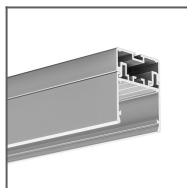

TECHNICAL SPECIFICATION

Application

- for straight and angular connections of profiles from KLUŚ equipped with a “small lock” and for stabilizing the ends of profiles combined into strings
- can create T-, X-, Y-shaped fixtures from profiles equipped with 3 ZM sockets

Assembly

- with pressure screws

Additional information

- stainless steel sheet, 1.5 mm thick

RELATED PROFILES

GIZA-LL profile
Ref: C0758

OPK-4 Profile
Ref: C0370

3035 Profile
Ref: 18039