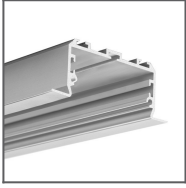

TECHNICAL SPECIFICATION

Application

- for straight and angular connections of profiles from KLUŚ equipped with a “small lock” and for stabilizing the ends of profiles combined into strings
- can create T-, X-, Y-shaped fixtures from profiles equipped with 3 ZM sockets

KIDES Profile
Ref: 18031

SEPOD Profile
Ref: B6593

SEKOMA Profile
Ref: B6595

SEKODU Profile
Ref: B6597

3035-O Profile
Ref: B8441

LARKO-50 Profile
Ref: C0756

PIKO-ZM Profile
Ref: C1168

PDS-ZMG Profile
Ref: C1418