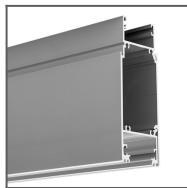

KIDES-DUO Profile
Ref: 18032