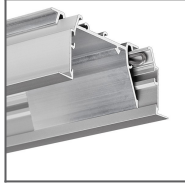

RAM-KOL-50
Profile
Ref: 18060