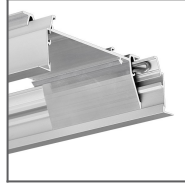

RAM-KOL-100
Profile
Ref: 18062