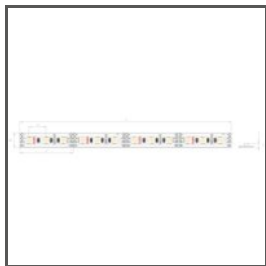

K-1210-12V
K-1210-12
Ref. arch K-1210-12V

K-1275-12V
K-1275-12
Ref. arch K-1275-12V

WP-K-1220-12V
KWP-1220-12
Ref. arch WP-K-1220-12V

WP-K-1275-12V
KWP-1275-12
Ref. arch WP-K-1275-12V

WP-K-1220-IP65-12V
_bląd
Ref. arch WP-K-1220-IP65-12V