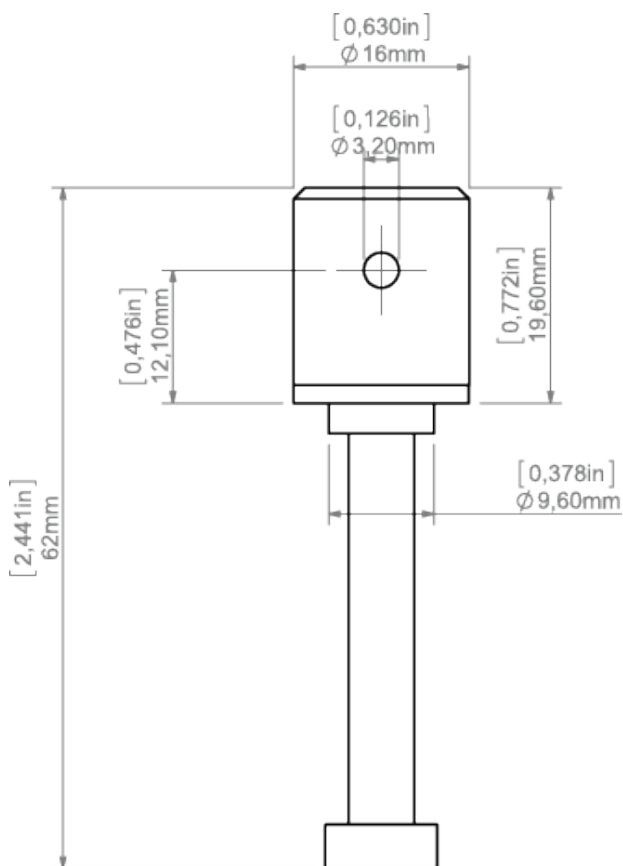

PRODUCT DESCRIPTION

Transverse fastener for mounting lighting fixtures to countertops. It has a connection for one pole of electricity and a transverse hole for the FI-3 ROD

Fill empty fields

Product nr.
Fixture type
Company
Job name
Date

TECHNICAL SPECIFICATION

TECHNICAL DRAWING

RELATED PRODUCTS

ACCESSORIES

100 PUSZ brass
chrome Rod 1 m
Ref: 42518

Brass chrome FI-3
Rod 1m
Ref: 42501

Steel FI-3 Rod 53
cm
Ref: 1528

Steel cable with
Cu FI 0.95 mm
core
Ref: 70240

Steel wire FI-1 1m
Ref: 1397