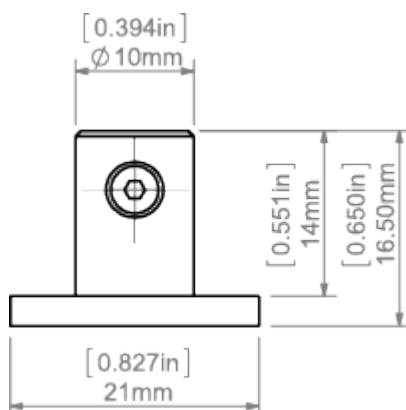

**PRODUCT DESCRIPTION**

- Small size
- Snap-in mounting
- Can be mounted anywhere in the profile

Fill empty fields

Product nr.

Fixture type

Company

Job name

Date

**TECHNICAL SPECIFICATION****Application**

- for hanging the profile with the "H socket" lengthwise

**Assembly**

- mounted to the profile with the PDS-H mounting bracket. Mounted to the surface with cables or rods

**TECHNICAL DRAWING**

**RELATED PROFILES**

MICRO-H Profile  
Ref: C0599

PDS-H Profile  
Ref: B9204

MICRO-HG Profile  
Ref: C1419

RELATED PRODUCTS

ACCESSORIES

100 PUSZ brass  
chrome Rod 1 m  
Ref: 42518