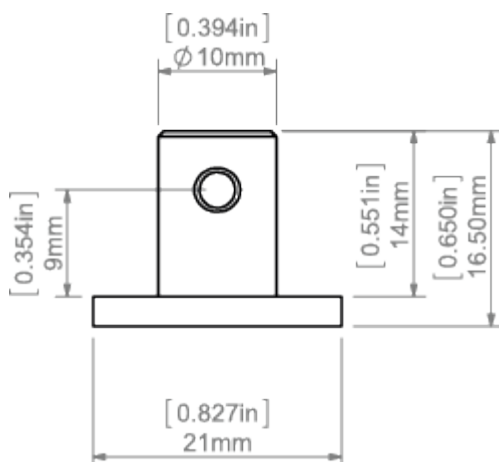

PRODUCT DESCRIPTION

- Small size
- Snap-in mounting
- Can be mounted anywhere in the profile

Fill empty fields

Product nr.

Fixture type

Company

Job name

Date

TECHNICAL SPECIFICATION

Application

- for hanging the profile with the "H socket" crosswise

Assembly

-mounted to the profile with the PDS-H mounting bracket. Mounted to the surface with cables or rods

TECHNICAL DRAWING