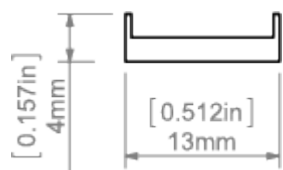

TECHNICAL DRAWING