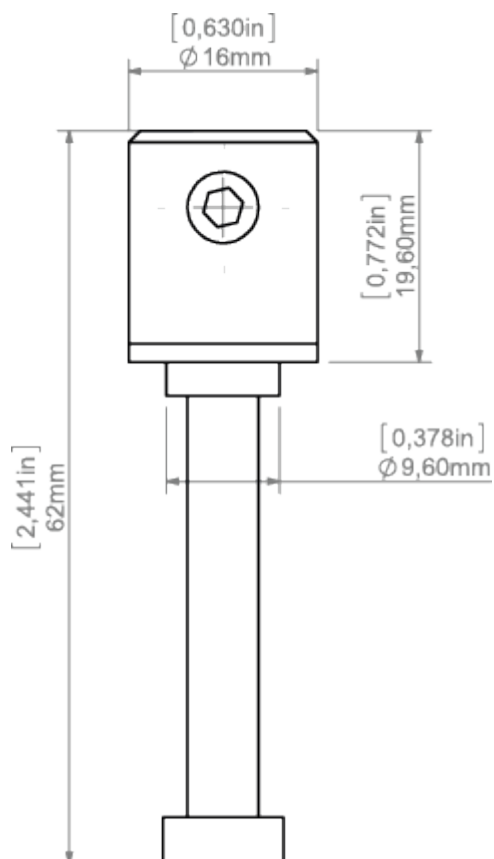

PRODUCT DESCRIPTION

Longitudinal fastener for mounting lighting fixtures to countertops. It has a connection for one pole of electricity and a longitudinal hole for the FI-3 ROD

Fill empty fields

Product nr.
Fixture type
Company
Job name
Date

TECHNICAL SPECIFICATION

TECHNICAL DRAWING

RELATED PRODUCTS

ACCESSORIES

100 PUSZ brass
chrome Rod 1 m
Ref: 42518

Brass chrome FI-3
Rod 1m
Ref: 42501

Steel FI-3 Rod 53
cm
Ref: 1528

Steel cable with
Cu FI 0.95 mm
core
Ref: 70240

Steel wire FI-1 1m
Ref: 1397