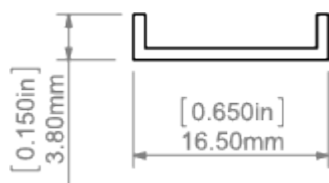

PRODUCT DESCRIPTION

- Cover dedicated to obtaining a line of light in the SILER extrusion
- Very good light diffusion

Fill empty fields

Product nr.

Fixture type

Company

Job name

Date

TECHNICAL SPECIFICATION

Material	PC
Available length	1000 mm, 2000 mm, 3000 mm
UV resistance	increased

TECHNICAL DRAWING

RELATED PROFILES

SILER Profile
Ref: B9325