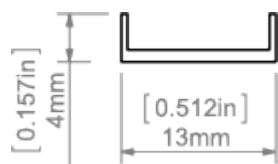

PRODUCT DESCRIPTION

The cover has a matt black surface that turns white when the light is turned on, the line of light at 160LED/m. The cover material is PC (polycarbonate) with increased resistance to UV radiation. The best visual effect is obtained with profiles that are black inside. The cover creates a line of light in profiles minimal deep 11 mm at 160LED/1m.

Application

- decorative lighting

Assembly

- snap-in in dedicated profiles

Material	PC
Available length	1000 mm, 2000 mm, 3000 mm
UV resistance	increased

TECHNICAL DRAWING

RELATED PROFILES

OPK-4 Profile
Ref: C0370