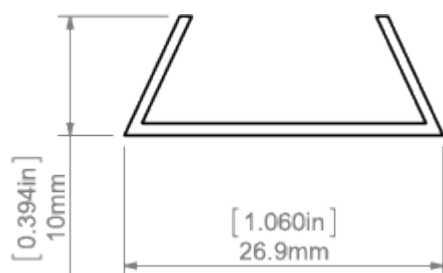

PRODUCT DESCRIPTION

- Cover dedicated to the FOLED group of profiles (FOLED-SUF, FOLED-BOK, FOLED).

Fill empty fields

Product nr.

Fixture type

Company

Job name

Date

**TECHNICAL SPECIFICATION**

Material	PMMA
Available length	1000 mm, 2000 mm, 3000 mm
UV resistance	yes

TECHNICAL DRAWING

RELATED PROFILES

FOLED Profile
Ref: B8332V1

FOLED-BOK
profile
Ref: B8334V1

FOLED-SUF Profile
Ref: B8333V1