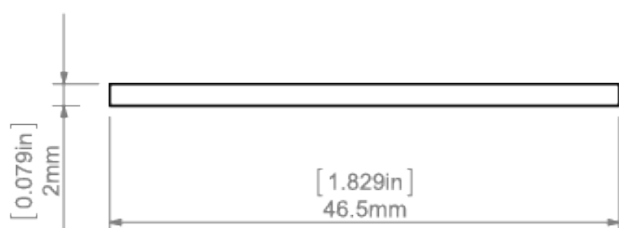

PRODUCT DESCRIPTION

- Cover dedicated to the OBIT, KIDES, DES, GLADES extrusions
- Good light diffusion

Fill empty fields

Product nr.

Fixture type

Company

Job name

Date

**TECHNICAL SPECIFICATION**

Material	PC
Available length	1000 mm, 2000 mm, 3000 mm
UV resistance	yes

TECHNICAL DRAWING

RELATED PROFILES

DES Profile
Ref: 18030

GLADES Profile
Ref: 18036

KIDES Profile
Ref: 18031