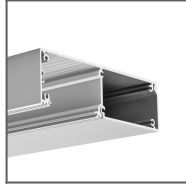

PRODUCT DESCRIPTION

- Cover dedicated to the OBIT, KIDES, DES, GLADES extrusions
- Good light diffusion

Fill empty fields

Product nr.

Fixture type

Company

Job name

Date

**TECHNICAL SPECIFICATION**

Material	PC
Available length	1000 mm, 2000 mm, 3000 mm
UV resistance	yes

TECHNICAL DRAWING

RELATED PROFILES

DES Profile
Ref: 18030

GLADES Profile
Ref: 18036

KIDES Profile
Ref: 18031