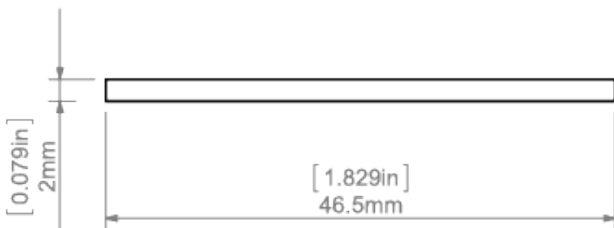

**TECHNICAL SPECIFICATION**

Material	PC
Available length	1000 mm, 2000 mm, 3000 mm
UV resistance	no

TECHNICAL DRAWING

RELATED PROFILES

DES Profile
Ref: 18030

GLADES Profile
Ref: 18036

KIDES Profile
Ref: 18031