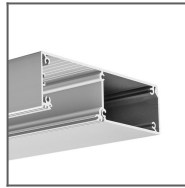

PRODUCT DESCRIPTION

- Cover dedicated to the OBIT, KIDES, DES, GLADES extrusions

Fill empty fields

Product nr.

Fixture type

Company

Job name

Date

**TECHNICAL SPECIFICATION**

Material	PC
Available length	1000 mm, 2000 mm, 3000 mm
UV resistance	no

TECHNICAL DRAWING

RELATED PROFILES

DES Profile
Ref: 18030

GLADES Profile
Ref: 18036

KIDES Profile
Ref: 18031