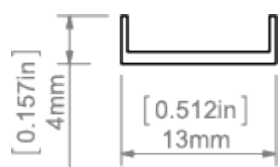

**TECHNICAL SPECIFICATION**

Material	PC
Available length	1000 mm, 2000 mm, 3000 mm
UV resistance	increased

TECHNICAL DRAWING

RELATED PROFILES

OPK-4 Profile
Ref: C0370

MICRO-H Profile
Ref: C0599

PDS-H Profile
Ref: B9204