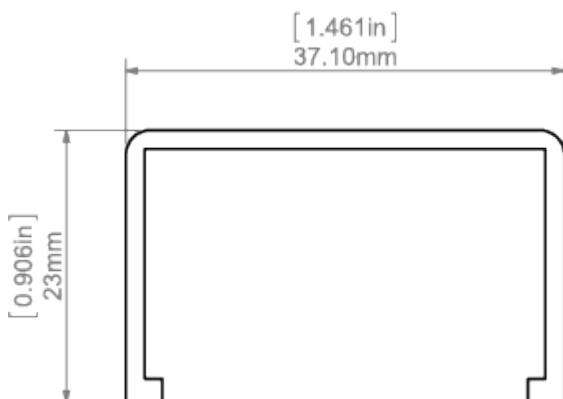

Fixture type

Company

Job name

Date

TECHNICAL SPECIFICATION

Material	PMMA
Available length	1000 mm, 2000 mm, 3000 mm
UV resistance	yes

TECHNICAL DRAWING

RELATED PROFILES