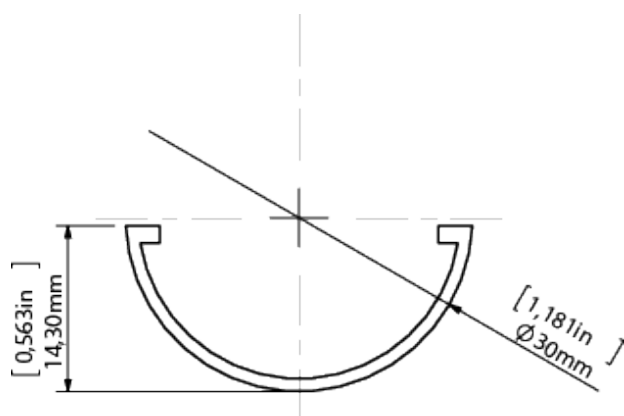

PRODUCT DESCRIPTION

Fill empty fields

Product nr.
Fixture type
Company
Job name
Date

**TECHNICAL SPECIFICATION**

Material	PC
Available length	1000 mm, 2000 mm, 3000 mm
UV resistance	increased

TECHNICAL DRAWING