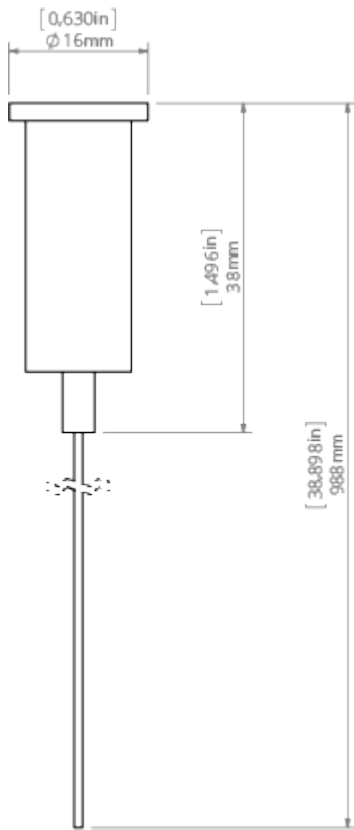

PRODUCT DESCRIPTION

- Infinitely adjustable suspension height at the ceiling
- Easy mounting
- Two colors - silver and black

Fill empty fields

Product nr.

Fixture type

Company

Job name

Date

TECHNICAL SPECIFICATION

Application

- for suspending linear LED lighting fixtures

Assembly

- ceiling mounting using ceiling holders with mounting hole dia. 5
- installation without tools
- RG-1: mounting with top adjustment at the ceiling, using accessories adapted for wire installation (e.g. Ucho ZM)

TECHNICAL DRAWING

RELATED PROFILES

GIZA-LL profile
Ref: C0758

OPK-4 Profile
Ref: C0370

JAZ Profile
Ref: B8547

OLEK Profile
Ref: B8505

PDS-ZM Profile
Ref: B7696

GIZA Profile
Ref: B5556