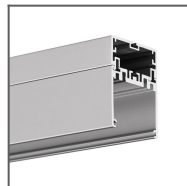

PRODUCT DESCRIPTION

- Infinitely adjustable suspension height at the ceiling
- Easy mounting
- Two colors - silver and black

Fill empty fields

Product nr.

Fixture type

Company

Job name

Date

TECHNICAL SPECIFICATION

Application

- for suspending linear LED lighting fixtures

Assembly

- ceiling mounting using ceiling holders with mounting hole dia. 5
- installation without tools
- RG-1: mounting with top adjustment at the ceiling, using accessories adapted for wire installation (e.g. Ucho ZM)

TECHNICAL DRAWING

RELATED PROFILES

GIZA-LL profile
Ref: C0758

OPK-4 Profile
Ref: C0370

JAZ Profile
Ref: B8547

OLEK Profile
Ref: B8505

PDS-ZM Profile
Ref: B7696

GIZA Profile
Ref: B5556

LIPOD Profile
Ref: B5554

SEPOD Profile
Ref: B6593

3035-O Profile
Ref: B8441

PIKO-ZM Profile
Ref: C1168

PDS-ZMG Profile
Ref: C1418

4050 Profile
Ref: 18050

4050-W Profile
Ref: 18051

GIZA-DUO-LL
Profile
Ref: C2162