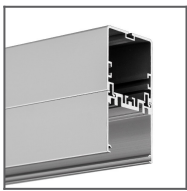

PRODUCT DESCRIPTION

- Infinitely adjustable suspension height at the fixture
- Easy mounting
- Two colors - silver and black

Fill empty fields

Product nr.

Fixture type

Company

Job name

Date

TECHNICAL SPECIFICATION

Application

- for suspending linear LED lighting fixtures

Assembly

- ceiling mounting using ceiling holders with mounting hole dia. 5
- installation without tools
- RD-1: mounting with bottom adjustment at the LED lighting fixture, using the wire block and the M6-ZM-MET hook

TECHNICAL DRAWING

RELATED PROFILES

GIZA-LL profile
Ref: C0758

OPK-4 Profile
Ref: C0370

3035 Profile
Ref: 18039

JAZ Profile
Ref: B8547

OLEK Profile
Ref: B8505

PDS-ZM Profile
Ref: B7696

GIZA Profile
Ref: B5556

LIPOD Profile
Ref: B5554

SEPOD Profile
Ref: B6593

3035-O Profile
Ref: B8441

PIKO-ZM Profile
Ref: C1168

PDS-ZMG Profile
Ref: C1418

4050-W Profile
Ref: 18051

GIZA-DUO-LL
Profile
Ref: C2162