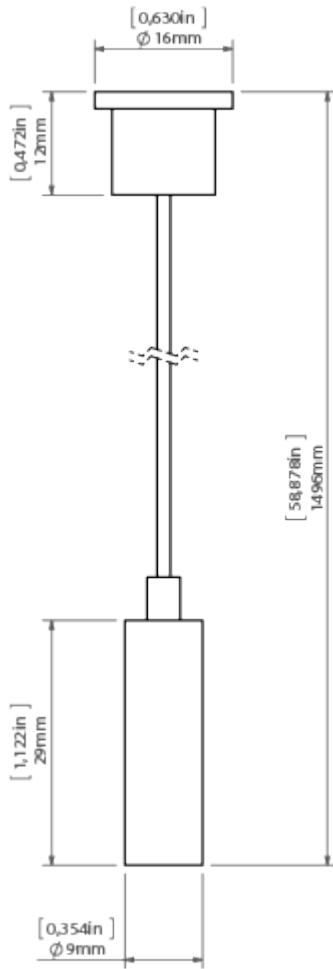

PRODUCT DESCRIPTION

- Infinitely adjustable suspension height at the fixture
- Easy mounting
- Two colors - silver and black

Fill empty fields

Product nr.

Fixture type

Company

Job name

Date

TECHNICAL SPECIFICATION

Application

- for suspending linear LED lighting fixtures

Assembly

- ceiling mounting using ceiling holders with mounting hole dia. 5
- installation without tools
- RD-1: mounting with bottom adjustment at the LED lighting fixture, using the wire block and the M6-ZM-MET hook

TECHNICAL DRAWING

RELATED PROFILES

GIZA-LL profile
Ref: C0758

OPK-4 Profile
Ref: C0370

3035 Profile
Ref: 18039

JAZ Profile
Ref: B8547

OLEK Profile
Ref: B8505

PDS-ZM Profile
Ref: B7696

GIZA Profile
Ref: B5556

LIPOD Profile
Ref: B5554

SEPOD Profile
Ref: B6593

3035-O Profile
Ref: B8441

PIKO-ZM Profile
Ref: C1168

PDS-ZMG Profile
Ref: C1418

4050-W Profile
Ref: 18051

GIZA-DUO-LL
Profile
Ref: C2162