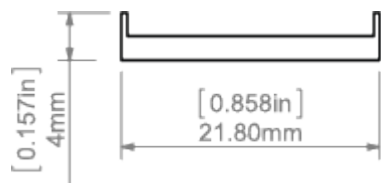

Job name

Date

**TECHNICAL SPECIFICATION**

Material	PC
Available length	1000 mm, 2000 mm, 3000 mm
UV resistance	yes

TECHNICAL DRAWING

RELATED PROFILES

GIZA-LL profile
Ref: C0758

KOZUS-CR Profile
Ref: C0600