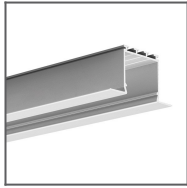

LARKO Profile
Ref: B5552