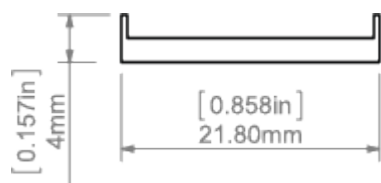

**TECHNICAL SPECIFICATION**

Material	PC
Available length	1000 mm, 2000 mm, 3000 mm
UV resistance	yes

TECHNICAL DRAWING

RELATED PROFILES

GIZA-LL profile
Ref: C0758

KOZUS-CR Profile
Ref: C0600

GIZA Profile
Ref: B5556