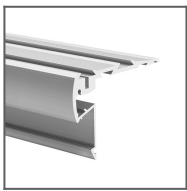

STEPUS Profile
Ref: 18038