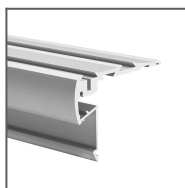

TECHNICAL DRAWING

RELATED PROFILES

GIZA-LL profile
Ref: C0758

KOZUS-CR Profile
Ref: C0600

GIZA Profile
Ref: B5556

LIPOD Profile
Ref: B5554

LOKOM Profile
Ref: B5553

LARKO Profile
Ref: B5552

LESTO Profile
Ref: B5551

OPAC-30 Profile
Ref: B6164

LOC-30 Profile
Ref: 18015

KOZEL Profile
Ref: B6454

KOZUS Profile
Ref: B7823

KIDES-DUO Profile
Ref: 18032

STEPUS Profile
Ref: 18038

WERKIN Profile
Ref: 18025