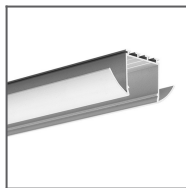

Fill empty fields

Product nr.

Fixture type

Company

Job name

Date

**TECHNICAL SPECIFICATION**

Material	PC
Available length	1000 mm, 2000 mm, 3000 mm
UV resistance	increased

TECHNICAL DRAWING

RELATED PROFILES

GIZA-LL profile
Ref: C0758

KOZUS-CR Profile
Ref: C0600

GIZA Profile
Ref: B5556

LIPOD Profile
Ref: B5554

LOKOM Profile
Ref: B5553

LARKO Profile
Ref: B5552