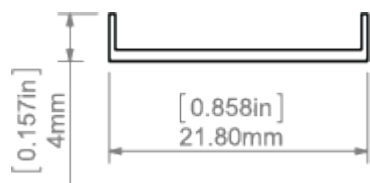

TECHNICAL DRAWING