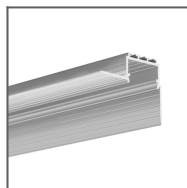

KOZUS-CR Profile
Ref: C0600