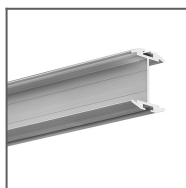

TECHNICAL DRAWING

RELATED PROFILES

GIZA-LL profile
Ref: C0758

KOZUS-CR Profile
Ref: C0600

GIZA Profile
Ref: B5556

LIPOD Profile
Ref: B5554

LOKOM Profile
Ref: B5553

LARKO Profile
Ref: B5552

LESTO Profile
Ref: B5551

OPAC-30 Profile
Ref: B6164

LOC-30 Profile
Ref: 18015

KOZEL Profile
Ref: B6454

KOZUS Profile
Ref: B7823

KIDES-DUO Profile
Ref: 18032

STEPUS Profile
Ref: 18038

WERKIN Profile
Ref: 18025