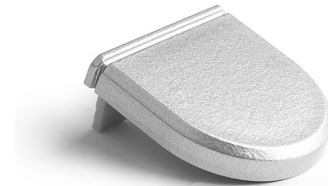

PRODUCT DESCRIPTION

- High resistance to damage
- Will not corrode
- Simple assembly
- Aesthetically finishing the extrusion

Fill empty fields

Product nr.

Fixture type

Company

Job name

Date

TECHNICAL SPECIFICATION

Material	PP
Colour	metalized

RELATED PROFILES

GIZA Profile
Ref: B5556