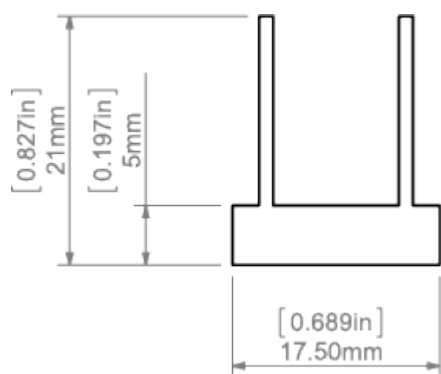

PRODUCT DESCRIPTION

- The cover is adapted for sealing the HR-LINE fixture
- Very stiff

Fill empty fields

Product nr.

Fixture type

Company

Job name

Date

**TECHNICAL SPECIFICATION**

Material	PC
Available length	1000 mm, 2000 mm, 3000 mm
UV resistance	increased

TECHNICAL DRAWING

RELATED PROFILES

HR-LINE Profile
Ref: B3579