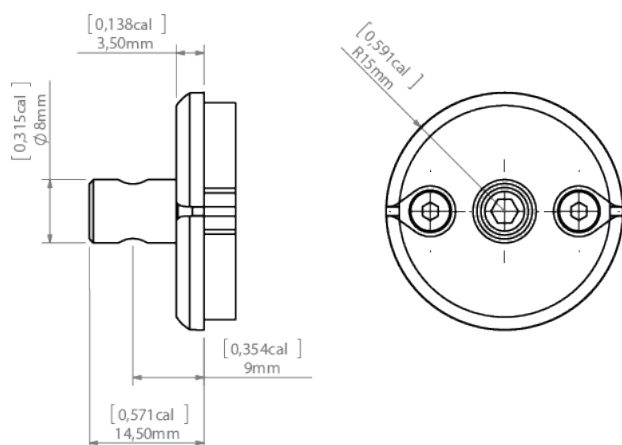

TECHNICAL DRAWING