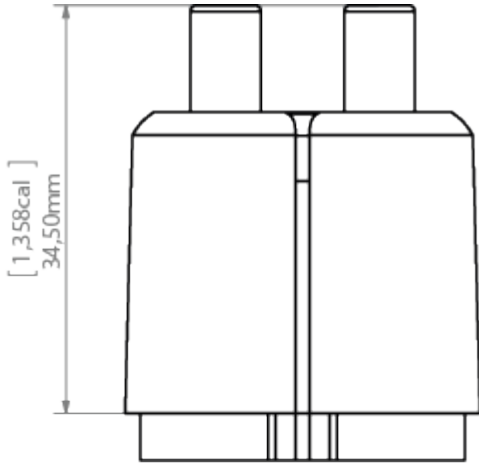

PRODUCT DESCRIPTION

- High wear resistance
- Does not corrode
- Robust mounting with screws with a decorative head
- Finishes the profile aesthetically
- The end cap has heads blocking and letting through conductive wires for suspension

TECHNICAL DRAWING

RELATED PROFILES

JAZ-DUO Profile
Ref: C0788

RELATED PRODUCTS

ACCESSORIES

Isolated CU cable
FI-1.35 mm
Ref: 70310