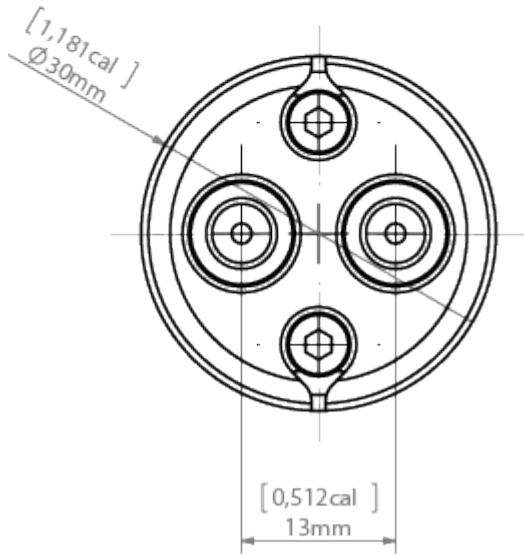

PRODUCT DESCRIPTION

- High wear resistance
- Does not corrode
- Robust mounting with screws with a decorative head
- Finishes the profile aesthetically
- The end cap has heads blocking and letting through conductive wires for suspension

Fill empty fields

Product nr.

Fixture type

Company

Job name

Date

TECHNICAL SPECIFICATION

Material	ABS, metal components
Colour	grey

TECHNICAL DRAWING

RELATED PROFILES

JAZ-DUO Profile
Ref: C0788

RELATED PRODUCTS

ACCESSORIES

Isolated CU cable
FI-1.35 mm
Ref: 70310