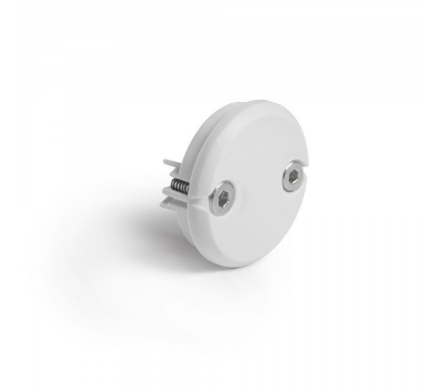

## PRODUCT DESCRIPTION

- High wear resistance
- Does not corrode
- Robust mounting with screws with a decorative head
- Finishes the profile aesthetically

Fill empty fields

Product nr.

Fixture type

Company

## TECHNICAL SPECIFICATION

Material	ABS, metal components
Colour	grey