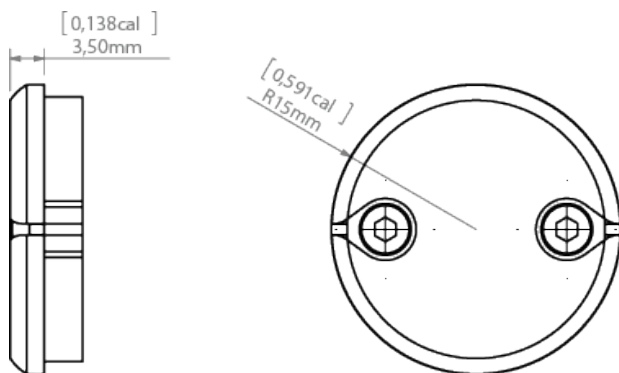

TECHNICAL DRAWING