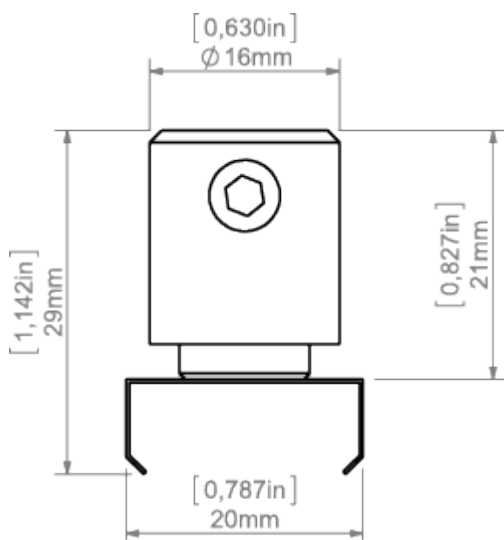

PRODUCT DESCRIPTION

Standard fastener for light-weight fixtures which includes the MOUNTING BRACKET for the 45 - ALU extrusion. The fastener is equipped with a longitudinal hole for the FI-3 ROD

Fill empty fields

Product nr.

Fixture type

Company

Job name

Date

TECHNICAL SPECIFICATION

TECHNICAL DRAWING

RELATED PROFILES

SILER Profile
Ref: B9325

45-ALU Profile
Ref: B4023

TAN-C5 Profile
Ref: B5391

RELATED PRODUCTS

ACCESSORIES

100 PUSZ brass
chrome Rod 1 m
Ref: 42518

Brass chrome FI-3
Rod 1m
Ref: 42501

Steel FI-3 Rod 53
cm
Ref: 1528