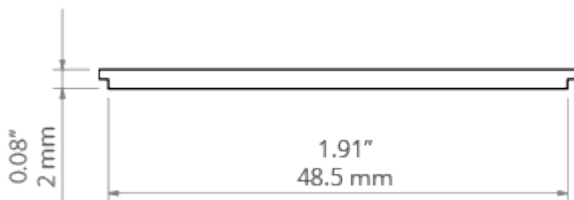

Material	PC
Available length	1000 mm, 2000 mm, 3000 mm
UV resistance	yes

TECHNICAL DRAWING

RELATED PROFILES

MOD-50 Profile
Ref: 18047

OMODO-50 Profile
Ref: 18053