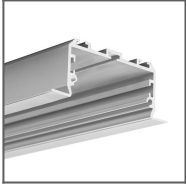

PRODUCT DESCRIPTION

- Cover dedicated to creating a line of light
- Suited for "50" profiles group (LARKO-50, KOZEL-50, KOZUS-50)
- Very good light diffusion

Fill empty fields

Product nr.

Fixture type

Company

Job name

Date

**TECHNICAL SPECIFICATION**

Material	PC
Available length	1000 mm, 2000 mm, 3000 mm
UV resistance	increased

TECHNICAL DRAWING

RELATED PROFILES

LARKO-50 Profile
Ref: C0756

KOZEL-50 Profile
Ref: C0757