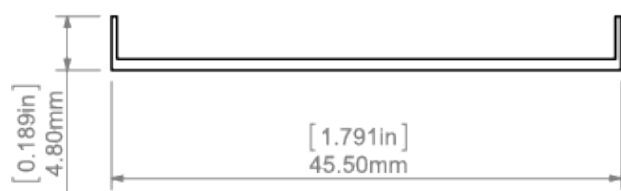

PRODUCT DESCRIPTION

- Cover dedicated to creating a line of light
- Suited for "50" profiles group (LARKO-50, KOZEL-50, KOZUS-50)
- Very good light diffusion

Fill empty fields

Product nr.

Fixture type

Company

Job name

Date

**TECHNICAL SPECIFICATION**

Material	PC
Available length	1000 mm, 2000 mm, 3000 mm
UV resistance	increased

TECHNICAL DRAWING

RELATED PROFILES

LARKO-50 Profile
Ref: C0756

KOZEL-50 Profile
Ref: C0757