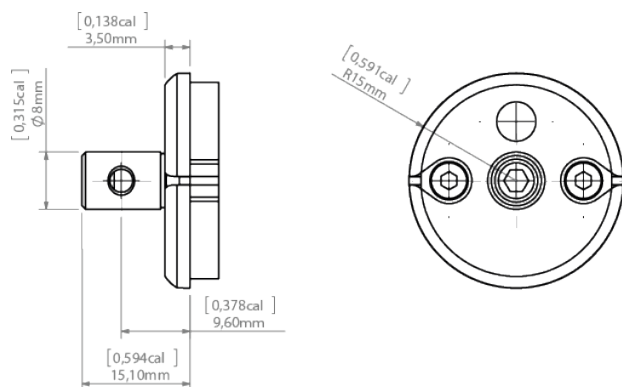

PRODUCT DESCRIPTION

- High wear resistance
- Does not corrode
- Robust mounting with screws with a decorative head
- Finishes the profile aesthetically
- Has a hole for round cable FI-6.5 mm

Fill empty fields

Product nr.

Fixture type

Company

Job name

Date

TECHNICAL SPECIFICATION

Material	ABS, metal components
Colour	grey

TECHNICAL DRAWING