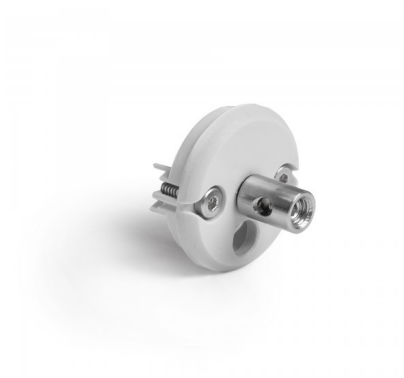

PRODUCT DESCRIPTION

- High wear resistance
- Does not corrode
- Robust mounting with screws with a decorative head
- Finishes the profile aesthetically
- Has a hole for round cable FI-6.5 mm

Fill empty fields

Product nr.

Fixture type

Company

Job name

Date

TECHNICAL SPECIFICATION

Material	ABS, metal components
Colour	grey

TECHNICAL DRAWING

RELATED PROFILES

JAZ-DUO Profile
Ref: C0788